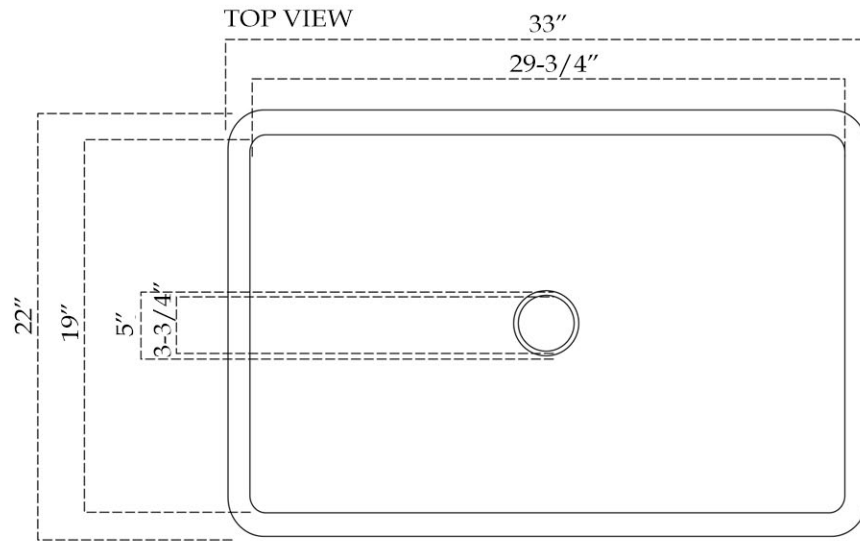

MAIDSTONE

www.MaidstoneSupply.com

Copper Single Bowl Apron Farmhouse Sink

Part No: 333

Weight: 31 lbs

Contact Maidstone for additional information and specifications. For complete warranty information and a list of dealers visit www.MaidstoneSupply.com. All products and specifications are subject to change without notice. Maidstone is not responsible for typographical and/or dimensional errors. Typographical errors are subject to correction.

Note: Rough-in dimensions may vary +/- 1/2" and are subject to change. No responsibility is assumed by Maidstone.