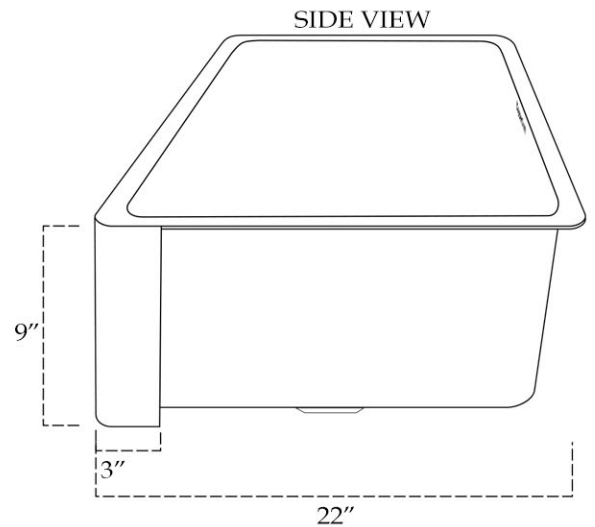

MAIDSTONE

www.MaidstoneSupply.com

Copper Single Bowl Apron Farmhouse Sink

Part No: 333

Weight: 31 lbs

Contact Maidstone for additional information and specifications. For complete warranty information and a list of dealers visit www.MaidstoneSupply.com. All products and specifications are subject to change without notice. Maidstone is not responsible for typographical and/or dimensional errors. Typographical errors are subject to correction.

Note: Rough-in dimensions may vary +/- 1/2" and are subject to change. No responsibility is assumed by Maidstone.