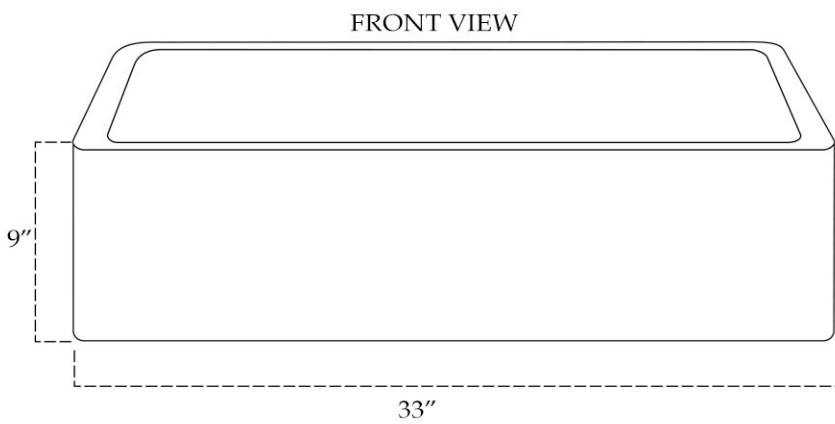

MAIDSTONE

www.MaidstoneSupply.com

Copper Single Bowl Apron Farmhouse Sink

Part No: 333

Weight: 31 lbs

Contact Maidstone for additional information and specifications. For complete warranty information and a list of dealers visit www.MaidstoneSupply.com. All products and specifications are subject to change without notice. Maidstone is not responsible for typographical and/or dimensional errors. Typographical errors are subject to correction.

Note: Rough-in dimensions may vary +/- 1/2" and are subject to change. No responsibility is assumed by Maidstone.