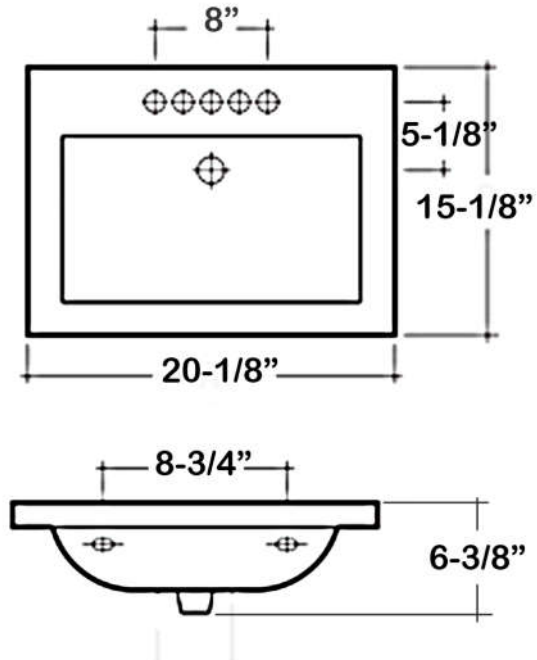

# MISTRAL 510 WALL HUNG BASIN

Cat. No  
4-26X

Faucet not included

W: 20-1/8"  
D: 15-1/8"  
H: 6-3/8"

## Features:

- ▶ Wall hung basin
- ▶ Made of Vitreous China
- ▶ Pre-drilled overflow hole
- ▶ Available with 1-hole (4-261), 4"cc (4-264) or 8" (4-268) widespread
- ▶ Top lip measures 2"
- ▶ Mounting hardware included

## Colors:

WH White

Mounting hardware

Meets or exceeds the following specifications: ASME A112.19.2 2018 and CSA B45.1-18 for ceramic plumbing fixtures.

## Interior Dimensions:

Basin Interior: 16" x 9"  
Basin Depth: 4"  
Water depth to overflow: 3-1/4"  
Spout hole: 1-3/8"

Dimensions of fixture are nominal and may vary within the range of tolerances established by ASME Standard A112.19.2-2018. Dimensions and specifications subject to change without notice.