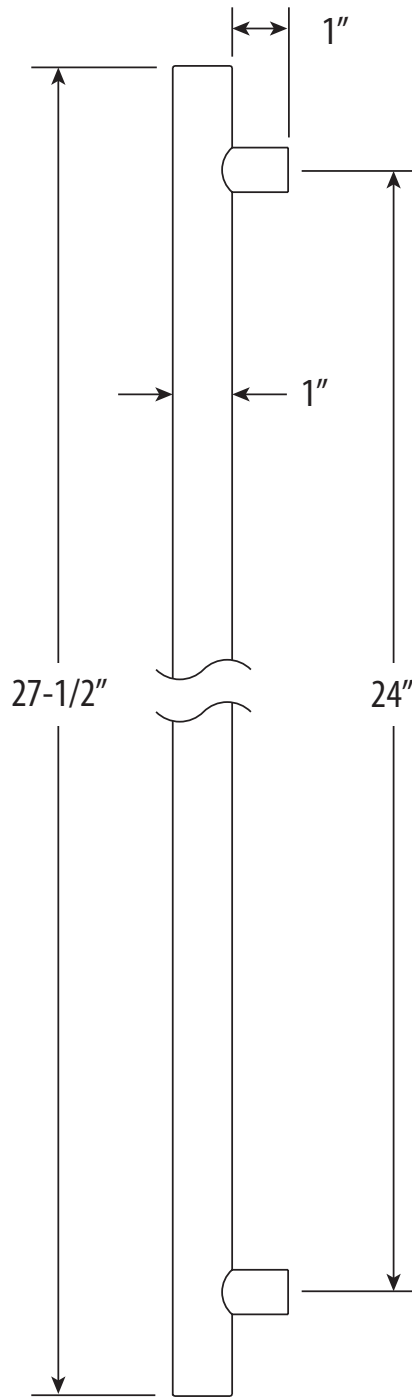

CONTEMPORARY 24" APPLIANCE PULL

HCP-2400

• FITS MATERIALS FROM 1/4" TO 1-1/2" THICK

 **ECO BRASS**
HIGH PERFORMANCE LEAD FREE BRASS

DIMENSIONS MAY VARY AND ARE SUBJECT TO CHANGE. NO RESPONSIBILITY IS ASSUMED FOR USE OF SUPERCEDED OR VOIDED DATA