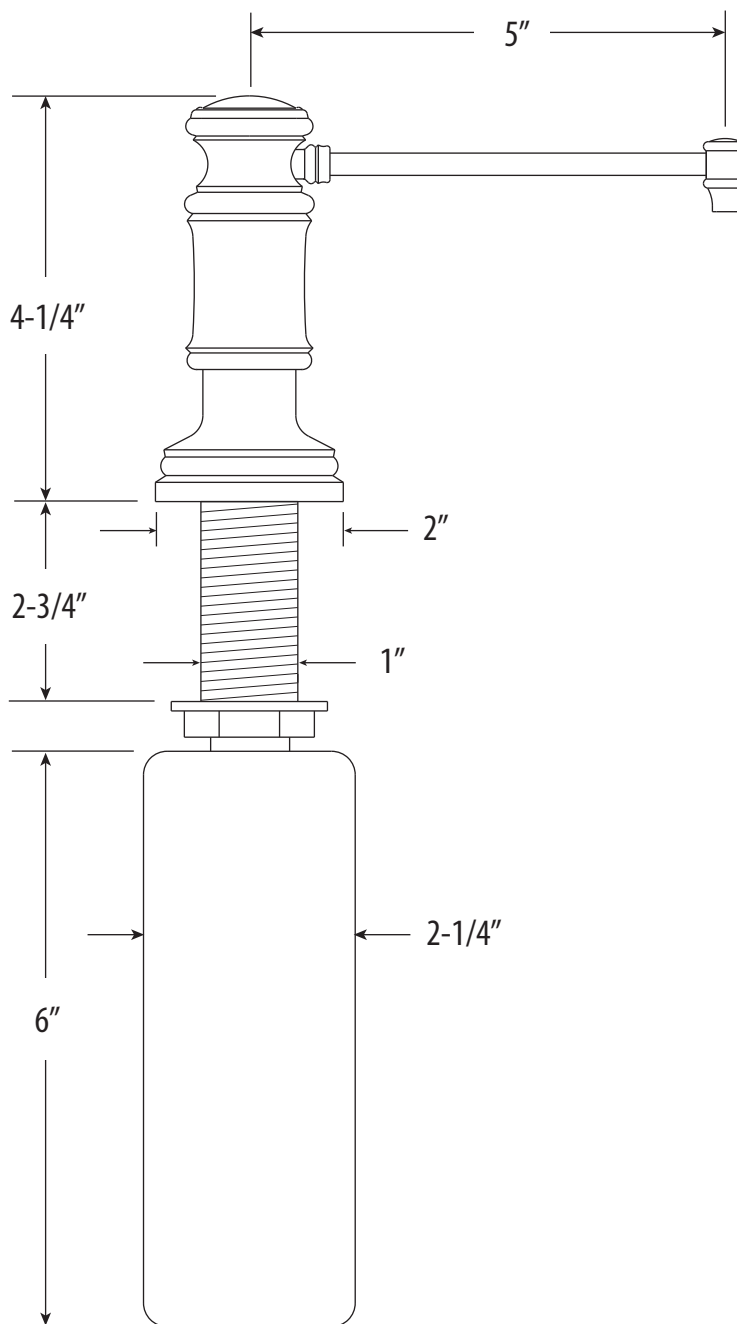

TRADITIONAL SOAP/LOTION DISPENSER - EXTENDED STRAIGHT SPOUT

4055E

- MAX COUNTER THICKNESS 2-3/8"
- INSTALL HOLE SIZE ADAPTABLE UP TO 1-3/8"

DIMENSIONS MAY VARY AND ARE SUBJECT TO CHANGE. NO RESPONSIBILITY IS ASSUMED FOR USE OF SUPERCEDED OR VOIDED DATA