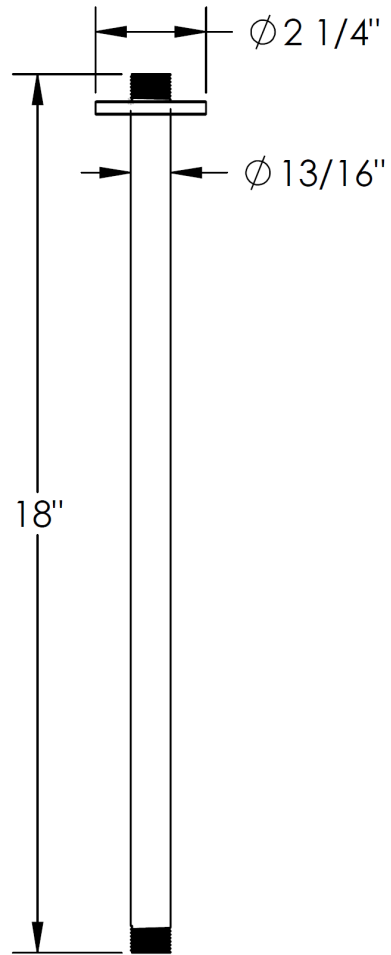

**SS-605AF**  
18" Ceiling Arm w/ Flange

Meets the applicable requirements of ASME A112.18.1-2005/CSA B125.1-05, entitled "Plumbing Supply Fittings"

**WATERMARK DESIGNS 7/21/2014**

350 Dewitt Ave Brooklyn NY 11207 USA T 718 257 2800 F 718 257 2144 info@watermark-designs.com