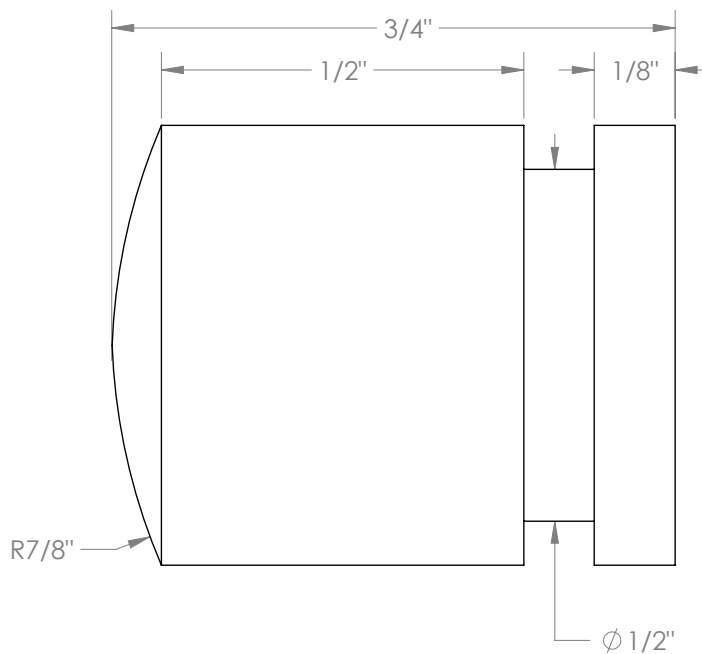

WATERMARK

BROOKLYN, NEW YORK

Transitional
KB-292
1" Ø Cabinet Knob

- Professional Installation Required

Available in all finishes shown on the [Watermark Designs website](#)

Meets the applicable requirements of ASME A112.18.1-2005/CSA B125.1-05, entitled "Plumbing Supply Fittings".

Watermark Designs reserves the right to make revisions without notice to produce specifications. All product dimensions are nominal.

09/2023

350 Dewitt Ave. Brooklyn, NY 11207 USA | T: 1 718 257 2800 | F: 1 718 257 2144 | customerservice@watermark-designs.com