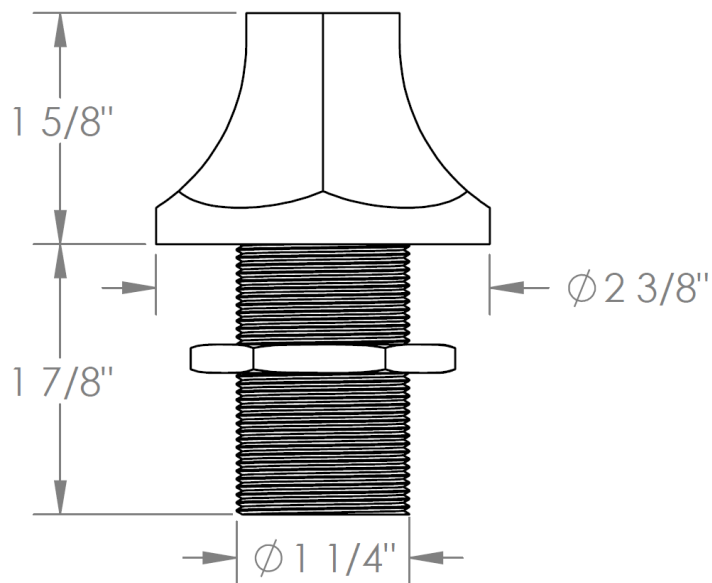

H-BS314

Deck Mounted H-Base
Beverly Collection

WATERMARK DESIGNS 2/4/2019