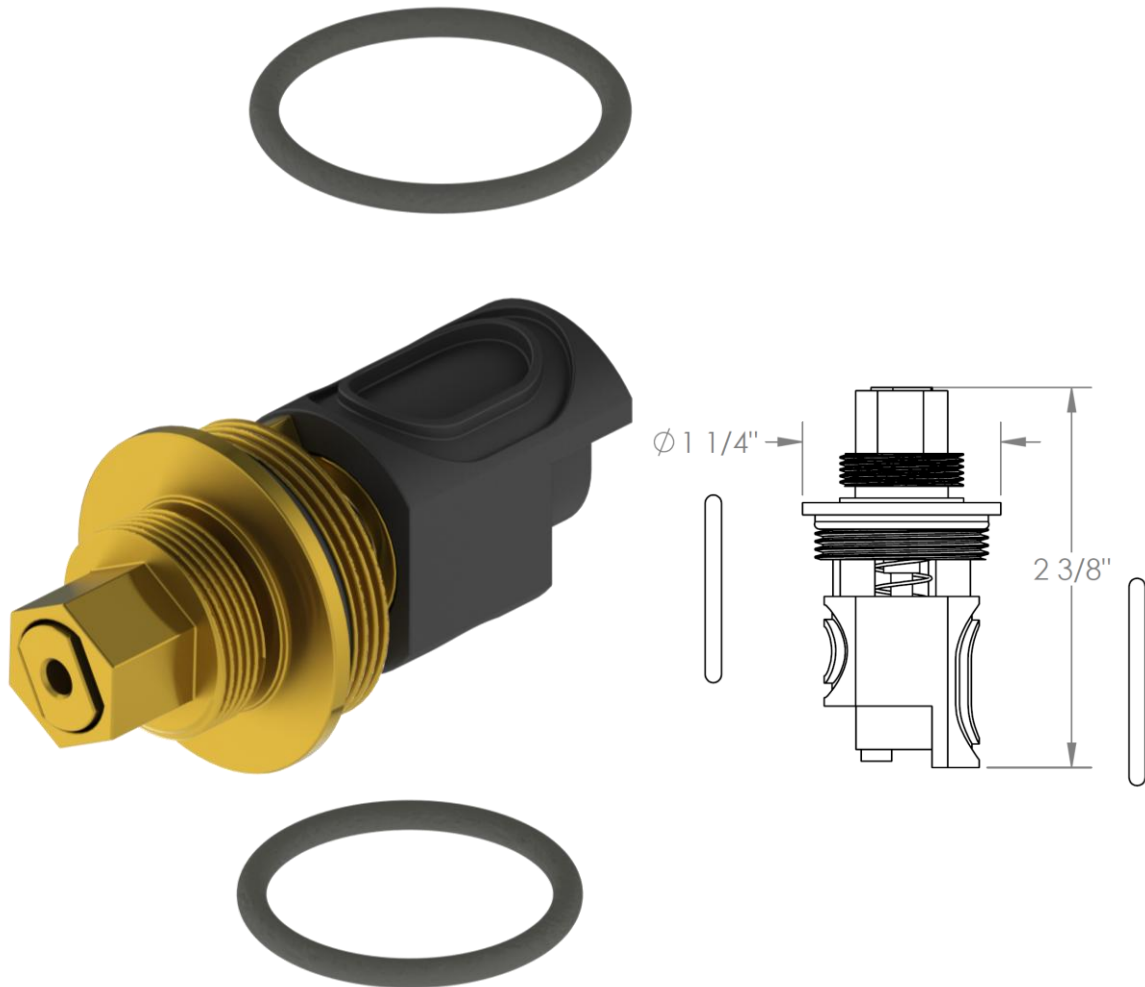

CRT506.7-DIV-OLD
Diverter Cartridge for SS-PB85 Rough

Meets the applicable requirements of ASME A112.18.1-2005/CSA B125.1-05, entitled "Plumbing Supply Fittings"

WATERMARK DESIGNS 4/23/2019

350 Dewitt Ave Brooklyn NY 11207 USA T 718 257 2800 F 718 257 2144 info@watermark-designs.com