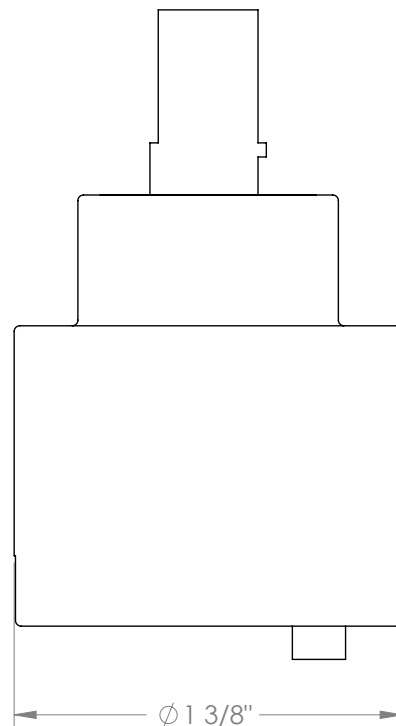

WATERMARK

BROOKLYN, NEW YORK

Cartridges CRT23-8.8

Single Hole Reverse Kitchen Faucet Cartridge for
Left Sided Lever Handles

- Professional Installation Required

Available in all finishes shown on the [Watermark Designs website](https://www.watermark-designs.com)

Meets the applicable requirements of ASME A112.18.1-2005/CSA B125.1-05, entitled "Plumbing Supply Fittings".

Watermark Designs reserves the right to make revisions without notice to produce specifications. All product dimensions are nominal.