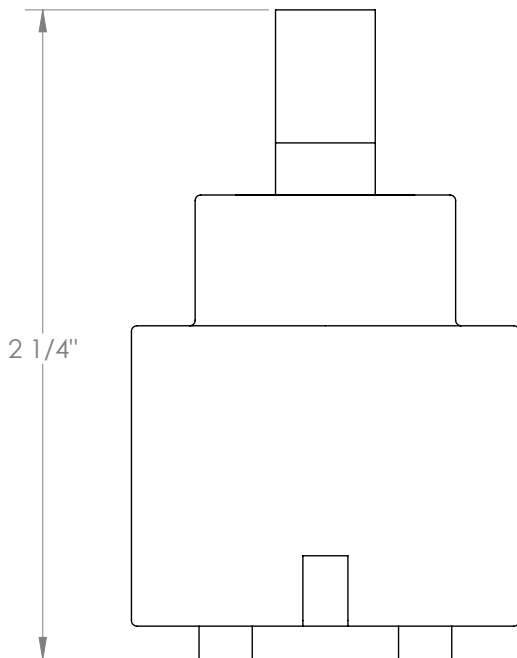

WATERMARK

BROOKLYN, NEW YORK

Cartridges CRT23-8.8

Single Hole Reverse Kitchen Faucet Cartridge for
Left Sided Lever Handles

- Professional Installation Required

Available in all finishes shown on the [Watermark Designs website](https://www.watermark-designs.com)

Meets the applicable requirements of ASME A112.18.1-2005/CSA B125.1-05, entitled "Plumbing Supply Fittings".

Watermark Designs reserves the right to make revisions without notice to produce specifications. All product dimensions are nominal.