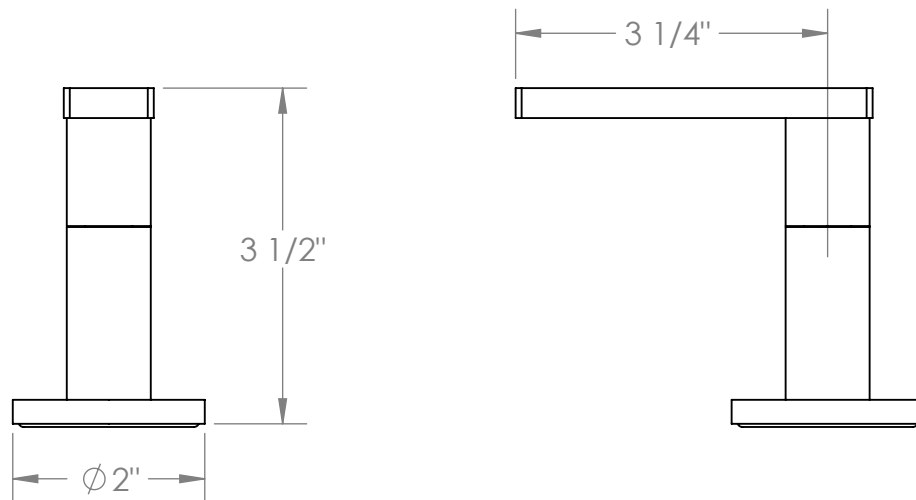

70-DT-RNS4

Trim For Deck Mounted Valve

Meets the applicable requirements of ASME A112.18.1-2005/CSA B125.1-05, entitled "Plumbing Supply Fittings"