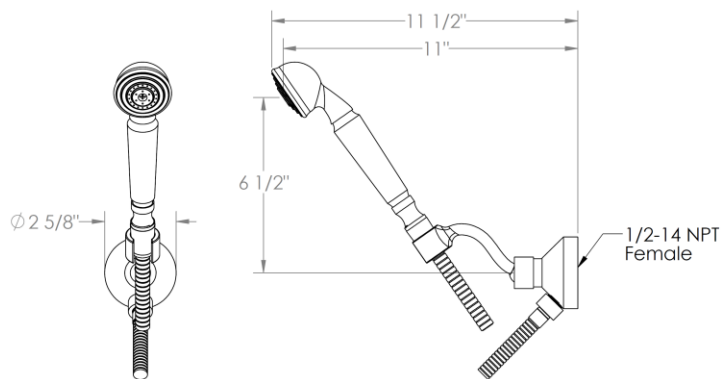

314-HSHK3

Wall Mounted Hand Shower Set
Includes Hand Shower and 69" Hose
Flow Rate: 1.75 GPM

Meets the applicable requirements of ASME A112.18.1-2005/CSA B125.1-05, entitled "Plumbing Supply Fittings"