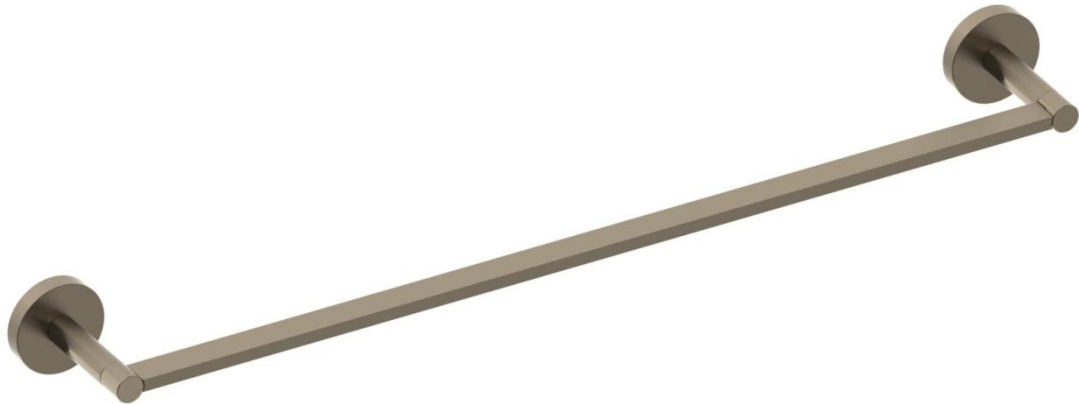

31-0.1A
24" Towel Bar

WATERMARK DESIGNS