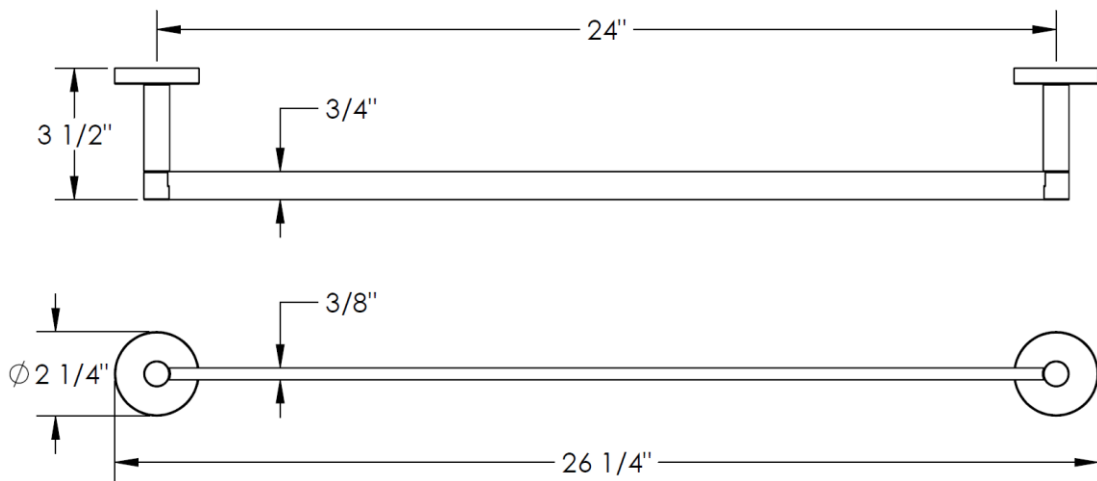

31-0.1A
24" Towel Bar

WATERMARK DESIGNS