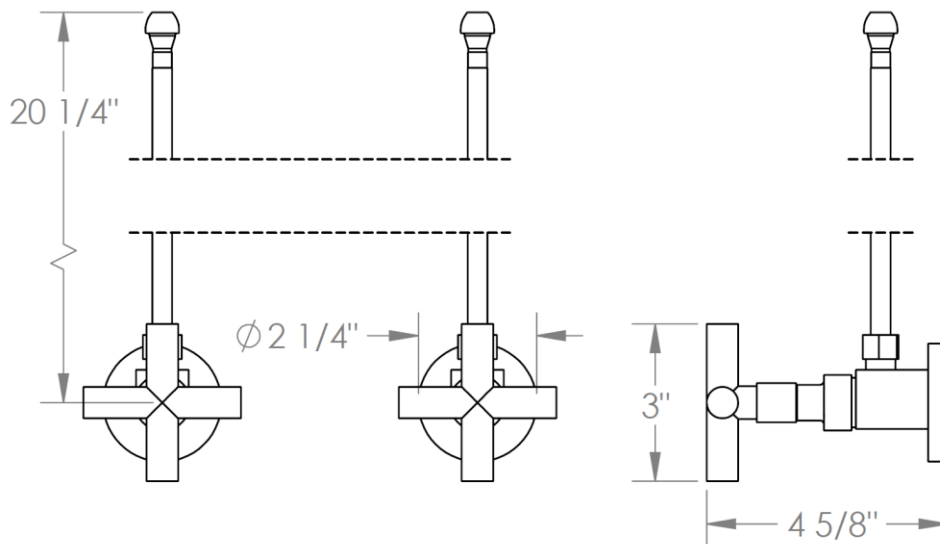

27-MAS2-CL15

Lavatory Angle Stop Kit

1/2" IPS x 3/8" OD Compression

WATERMARK DESIGNS 1/31/2019

350 Dewitt Ave Brooklyn NY 11207 USA T 718 257 2800 F 718 257 2144 info@watermark-designs.com