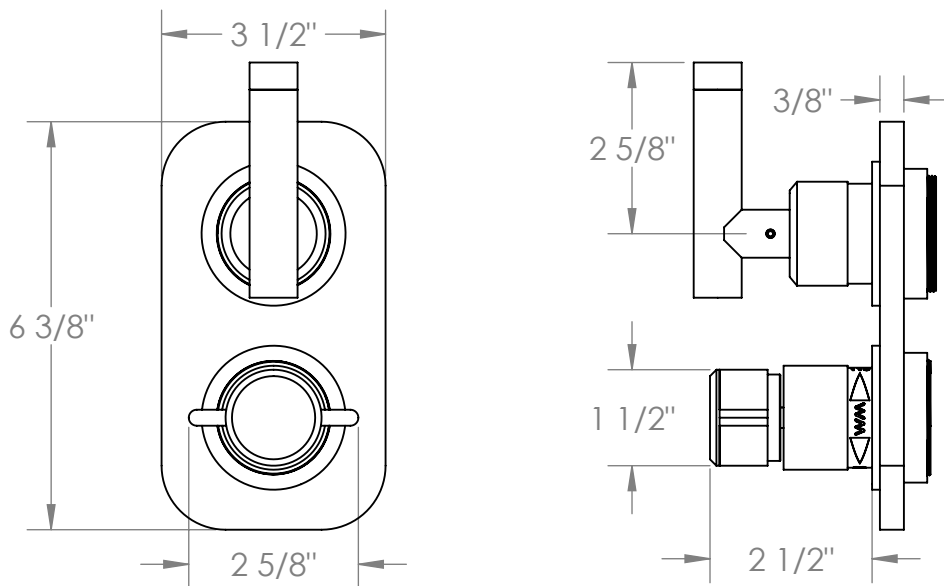

25-T25-IN14

Wall Mounted Mini Thermostatic Trim with Built-In Control
For use with SS-TH60 or SS-TH70 concealed rough

Meets the applicable requirements of ASME A112.18.1-2005/CSA B125.1-05, entitled "Plumbing Supply Fittings"