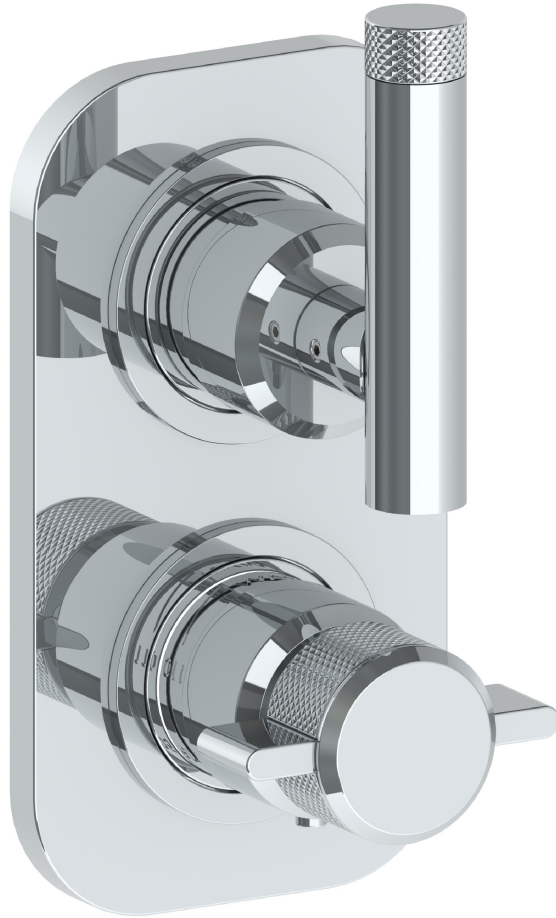

25-T25-IN14

Wall Mounted Mini Thermostatic Trim with Built-In Control
For use with SS-TH60 or SS-TH70 concealed rough

Meets the applicable requirements of ASME A112.18.1-2005/CSA B125.1-05, entitled "Plumbing Supply Fittings"