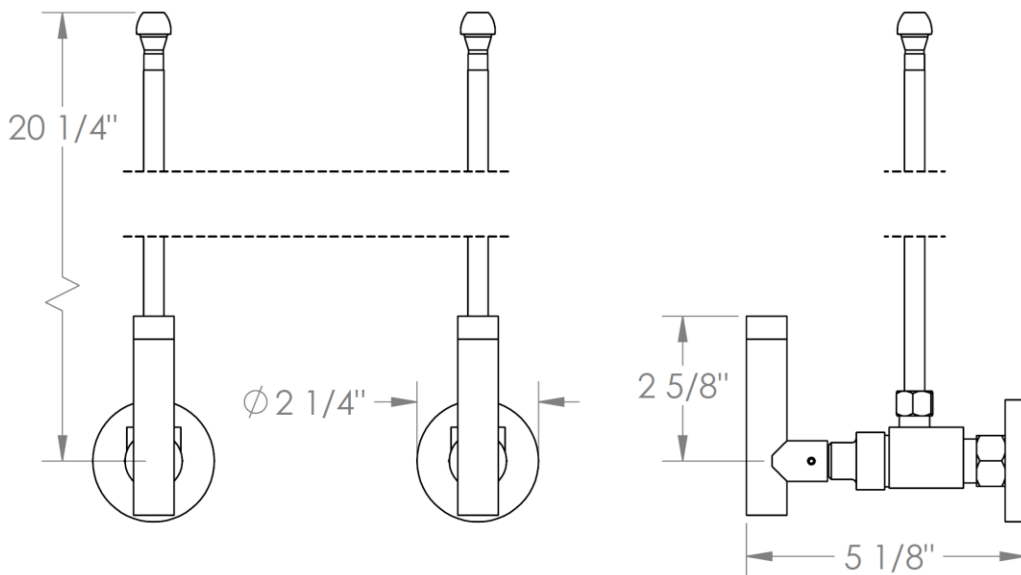

**25-MAS1-IN14**

Lavatory Angle Stop Kit

1/2" Compression x 3/8" OD Compression

**WATERMARK DESIGNS 1/29/2019**

350 Dewitt Ave Brooklyn NY 11207 USA T 718 257 2800 F 718 257 2144 info@watermark-designs.com