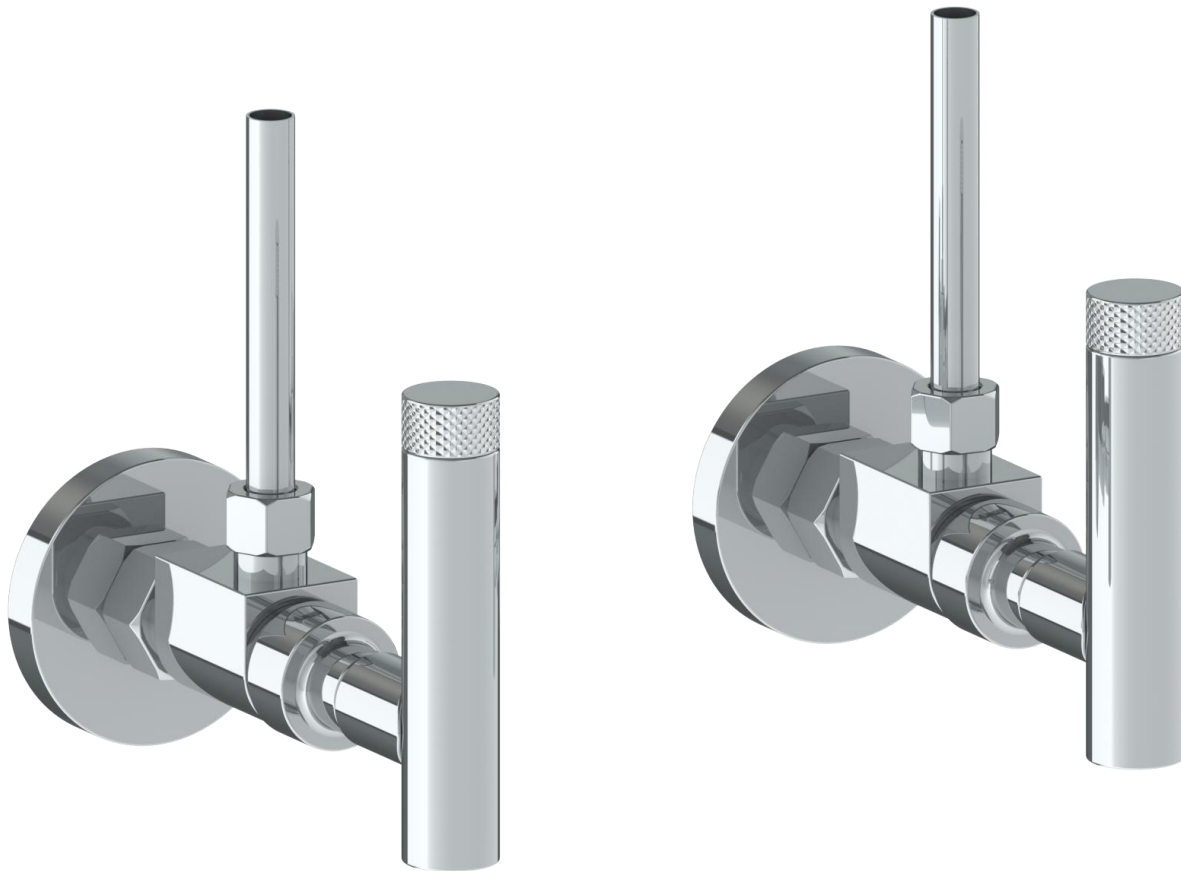

**25-MAS1-IN14**

Lavatory Angle Stop Kit

1/2" Compression x 3/8" OD Compression

**WATERMARK DESIGNS 1/29/2019**

350 Dewitt Ave Brooklyn NY 11207 USA T 718 257 2800 F 718 257 2144 info@watermark-designs.com