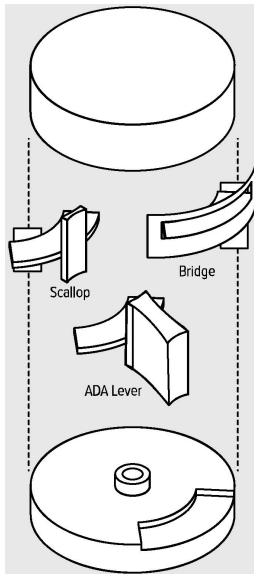

Elements 21

Watermark Designs' award-winning collection has gotten an upgrade: The Elements handles are now available with a small lever making them ADA compliant. Elements continues to offer the ability to play with color, form and texture, in the creation of your own design statement.

SELECT

COVER

Select one of the covers from our designer-maker friends to add texture & contrast to your creation.

INSERT

Select from one of the magnetic insert options, Bridge or Scalloped, designed to help you to grip the handle.

Select a complementary finish from our range for your chosen insert.

HANDLE BASE

Select a finish for the main components and handle base.

INSERTS