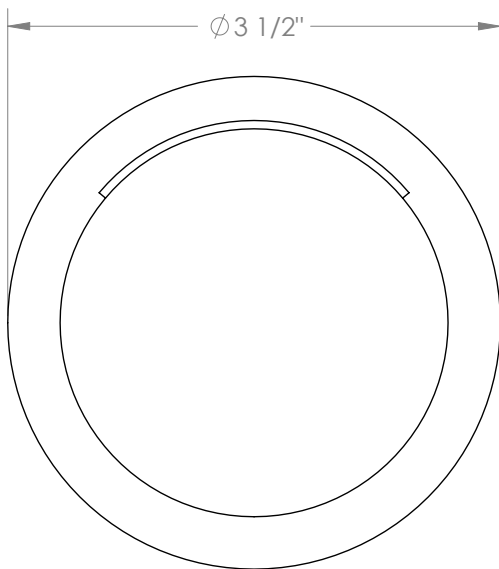

Please refer to second page for handle insert and cover options.

Meets the applicable requirements of ASME A112.18.1-2005/CSA B125.1-05, entitled "Plumbing Supply Fittings".

Watermark Designs reserves the right to make revisions without notice to produce specifications. All product dimensions are nominal.

03/2022

350 Dewitt Ave. Brooklyn, NY 11207 USA | T: 1 718 257 2800 | F: 1 718 257 2144 | customerservice@watermark-designs.com