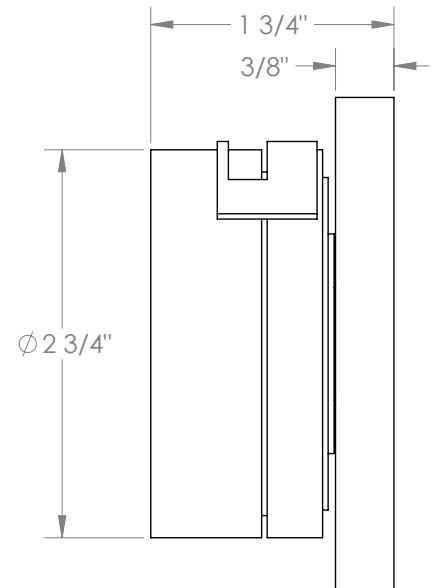

Please refer to second page for handle insert and cover options.

Meets the applicable requirements of ASME A112.18.1-2005/CSA B125.1-05, entitled "Plumbing Supply Fittings".

Watermark Designs reserves the right to make revisions without notice to produce specifications. All product dimensions are nominal.

03/2022

350 Dewitt Ave. Brooklyn, NY 11207 USA | T: 1 718 257 2800 | F: 1 718 257 2144 | customerservice@watermark-designs.com