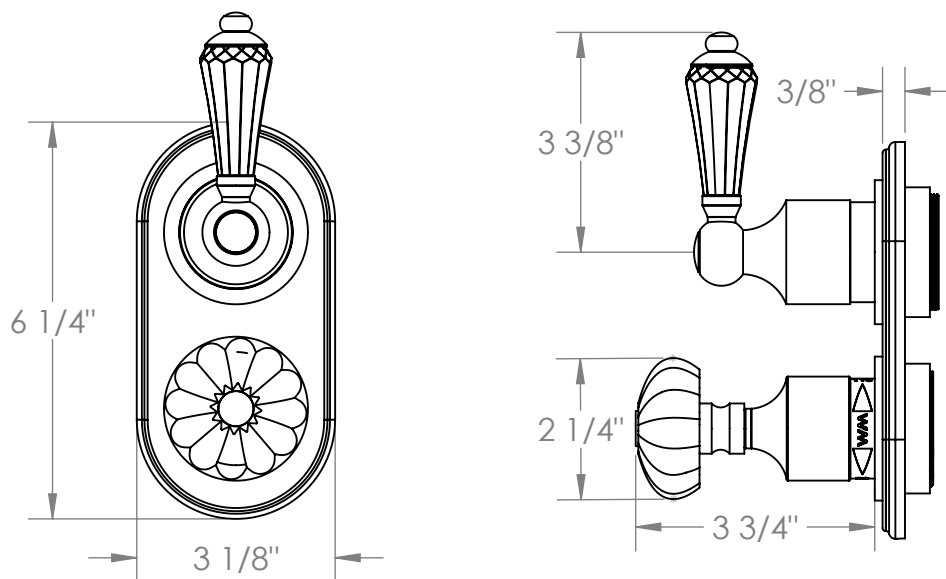

180-T25-SWU

Wall Mounted Mini Thermostatic Trim with Built-In Control
For use with SS-TH60 or SS-TH70 concealed rough

Meets the applicable requirements of ASME A112.18.1-2005/CSA B125.1-05, entitled "Plumbing Supply Fittings"