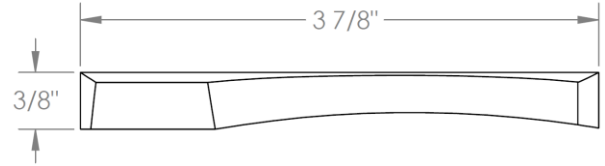

**125-MAS7-
Toilet Angle Stop Kit
1/2" Sweat x 3/8" OD Compression**

HANDLE TRIM OPTIONS

BG4 - JOYCE

BG5 - MARKET