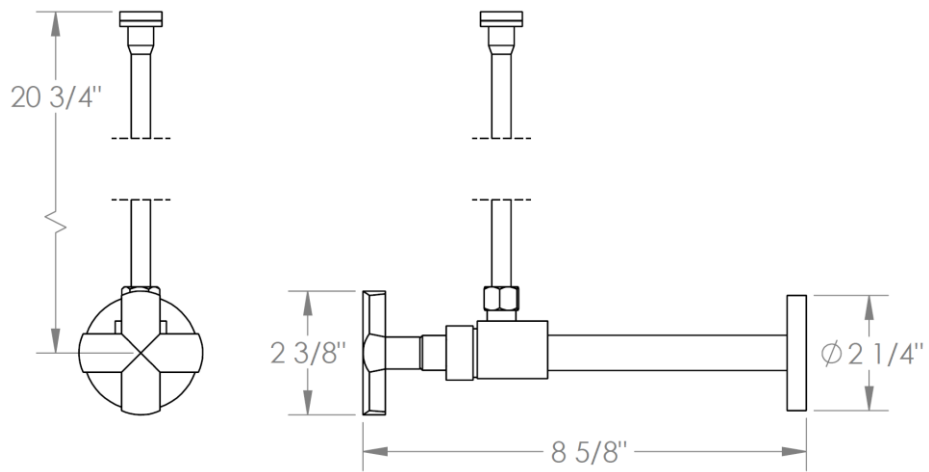

**125-MAS7-
Toilet Angle Stop Kit
1/2" Sweat x 3/8" OD Compression**

HANDLE TRIM OPTIONS

BG4 - JOYCE

BG5 - MARKET