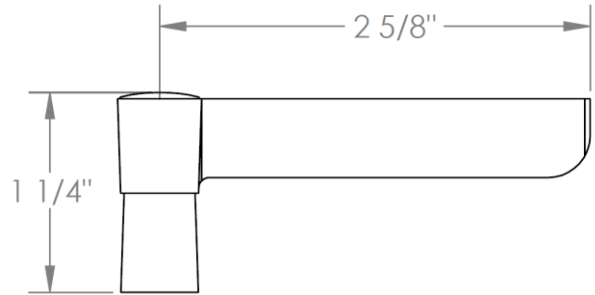

115-MAS2-
Lavatory Angle Stop Kit
1/2" IPS x 3/8" OD Compression

HANDLE TRIM OPTIONS

MZ4 - STANDARD

MZ5 - WHITNEY