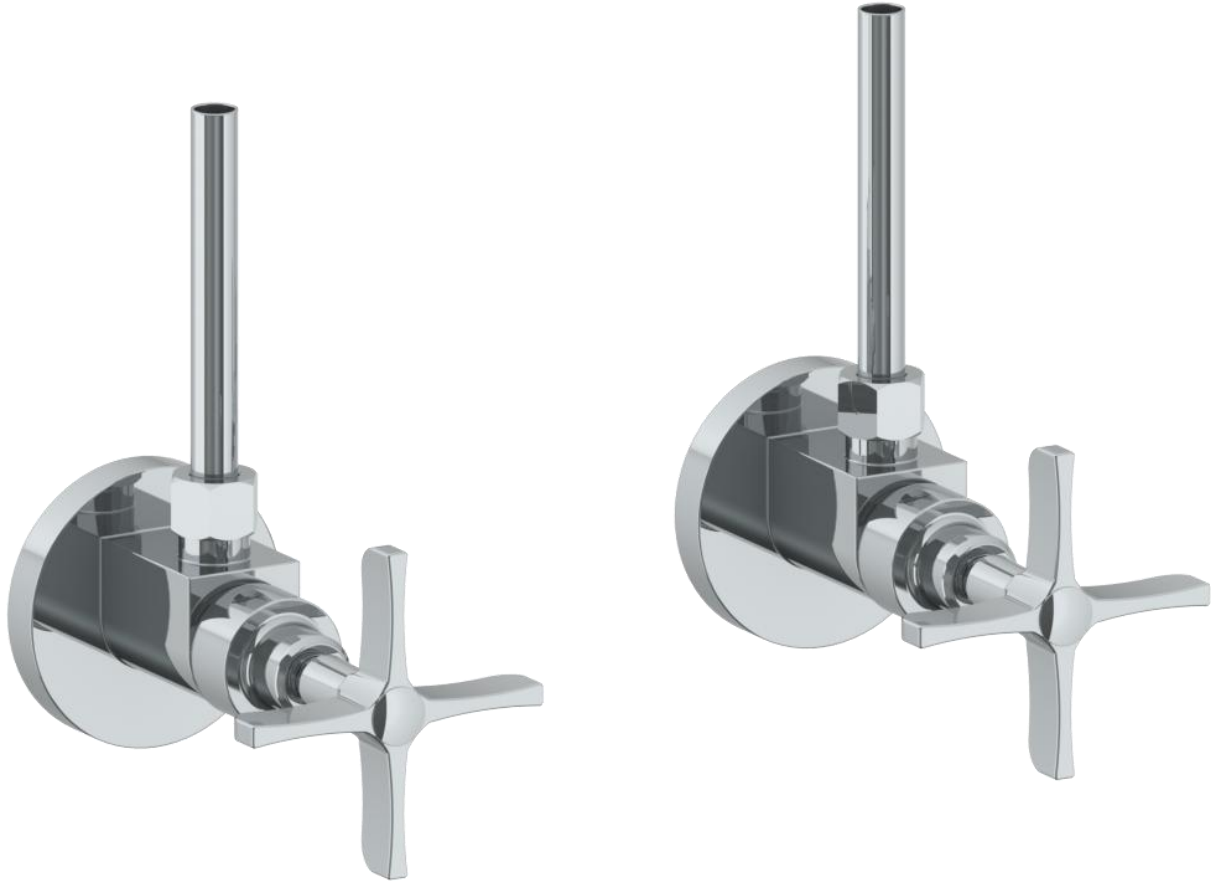

115-MAS2-
Lavatory Angle Stop Kit
1/2" IPS x 3/8" OD Compression

HANDLE TRIM OPTIONS

MZ4 - STANDARD

MZ5 - WHITNEY