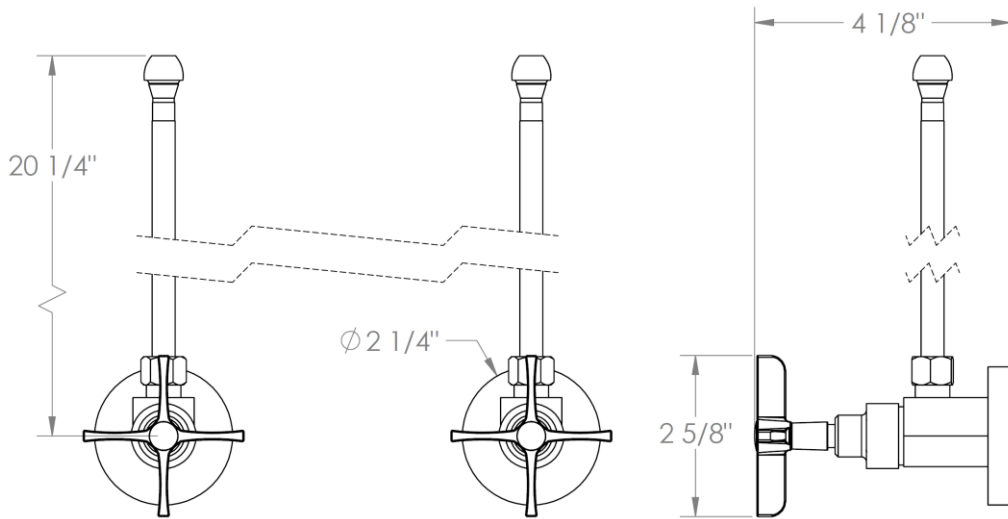

115-MAS2-
Lavatory Angle Stop Kit
1/2" IPS x 3/8" OD Compression

HANDLE TRIM OPTIONS

MZ4 - STANDARD

MZ5 - WHITNEY