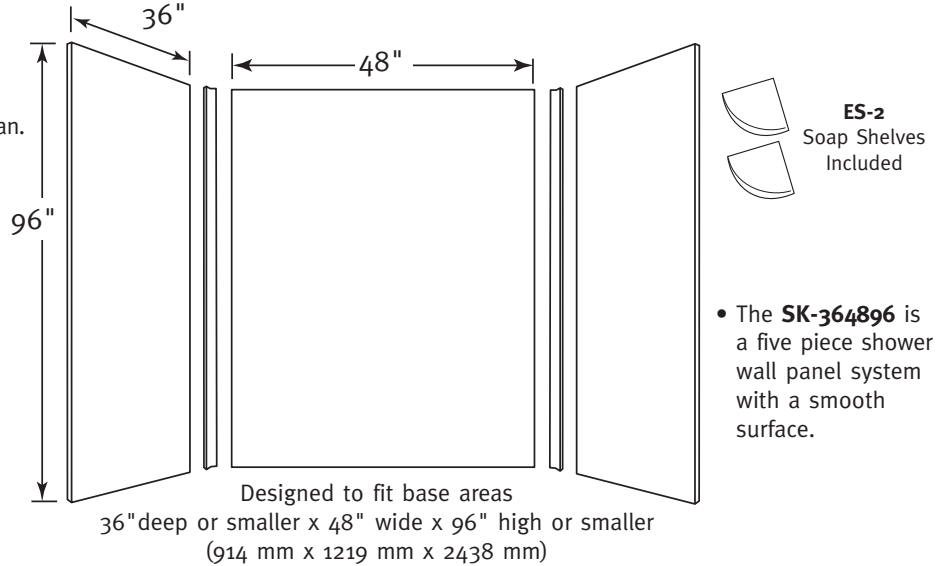

- The SK-364896 is a five piece shower wall panel system with a smooth surface.

SPECIFICATIONS

SK-364896 Swanstone Shower Wall Kit

Model	Part	Base Area Designed To Fit	Ship Wt. Lb.	Ship FedEx	Carton Dims. In.	Cu. Ft.
SK-364896	SK364896	36" D x 48" W x 96" H* (914 mm x 1219 mm x 2438 mm) (*or smaller)	232	–	102 x 54 x 4	12.8

Kit Includes: Two side panels, one back panel, two corner molding strips, two corner soap shelves.

Packaging: Each kit is packed in an individual carton.

ACCESSORIES

See page 36 for complete listing of all wall accessories.