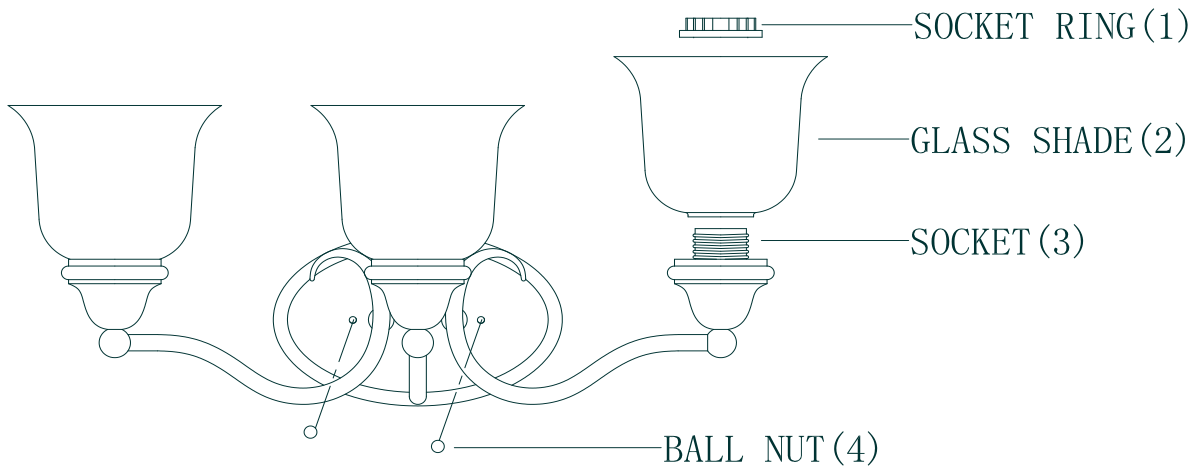

LIGHTING

ITEM NO:8-6837-2-13

8-6837-3-13

8-6837-4-13

8-6837-2-69

8-6837-3-69

8-6837-4-69

## INSTALLATION INSTRUCTIONS

1. Carefully remove the fixture out of the carton, and check that all parts are included referring to the above illustration. Make sure not to misplace any parts that are needed for the installation;
2. Put the glass shade(2)and onto socket(3),and secure it with socket ring(1);
3. The fixture is assembled!