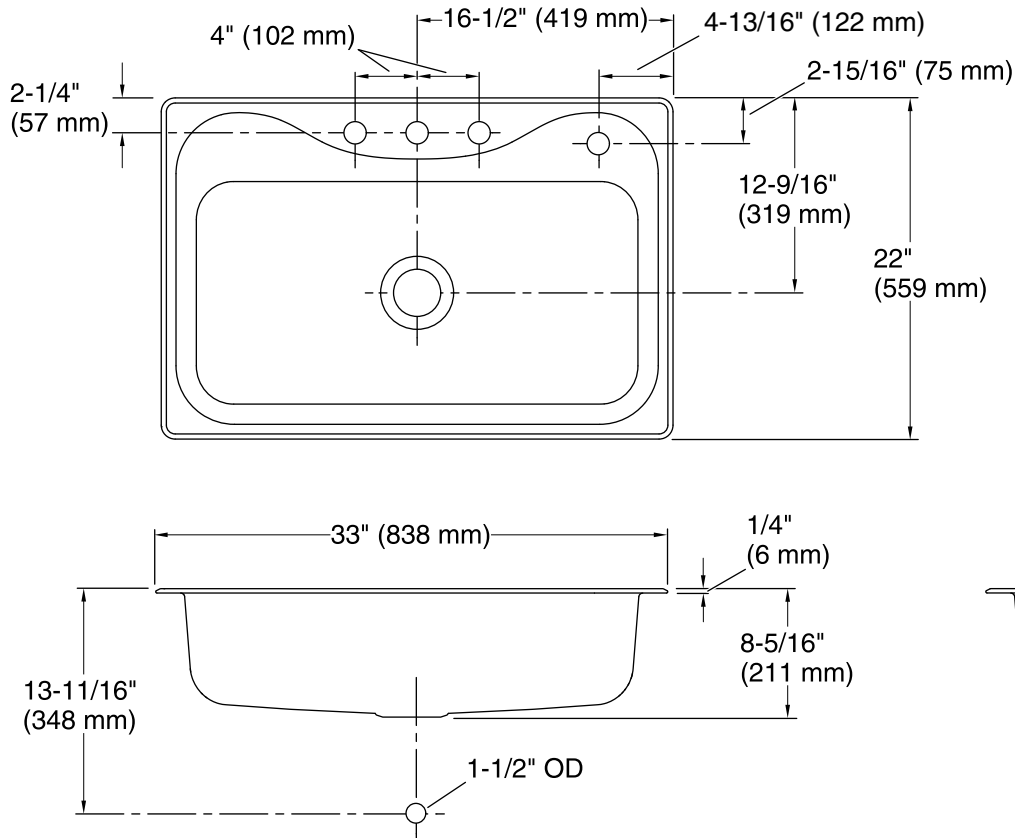

Southaven®

Top-mount Kitchen Sink
F24912-4

Features

- Top-mount
- Four faucet holes
- 8"-deep single bowl
- 3-5/8" drain opening
- Stainless steel with satin deck and luster bowl finish
- SilentShield technology
- 20-gauge stainless steel
- Lifetime limited warranty
- 40-pack

Optional Products/Accessories

7400 Sink Strainer

Codes/Standards

ASME A112.19.3/CSA B45.4

STERLING® Warranty - Stainless Steel Sinks

See website for detailed warranty information.

Technical Information

All product dimensions are nominal.

- Bowl area (Only): Length: 29-3/16" (742 mm)
- Width: 15-1/16" (383 mm)
- Bowl depth: 8" (203 mm)
- Water depth: 8" (203 mm)
- Number of deck holes: 4
- Faucet hole spacing: 4" (102 mm)
- Faucet hole(s): 1-7/16" (37 mm)
- Drain hole: 3-5/8" (92 mm)