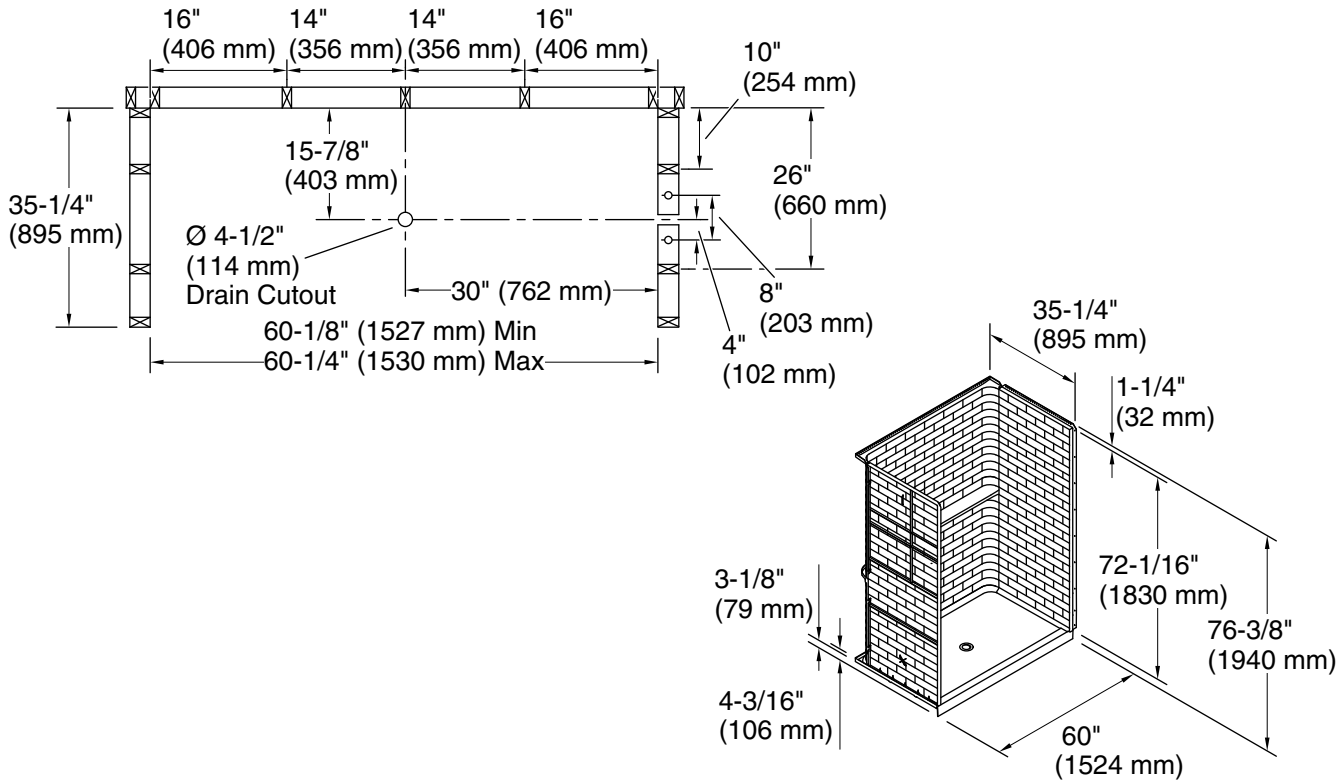

Included Components

- 72331100 60" x 34" Vikrell® shower base, center drain
- 72532100 60" x 72-1/4" Vikrell® shower back wall
- 72505100 34" x 72-1/4" Vikrell® shower end wall set

Codes/Standards

- CSA B45.5/IAPMO Z124
- ASTM E162
- ASTM E662
- HUD, UM Bulletin 73
- IAPMO Certification

	0	White
---	---	-------

Technical Information

All product dimensions are nominal.

Drain location:	Center
Weight:	129 lbs (58.5 kg)
Minimum flat for door:	2-7/16" (62 mm)
Maximum door height:	72" (1829 mm)
Maximum door width:	56-9/16" (1437 mm)