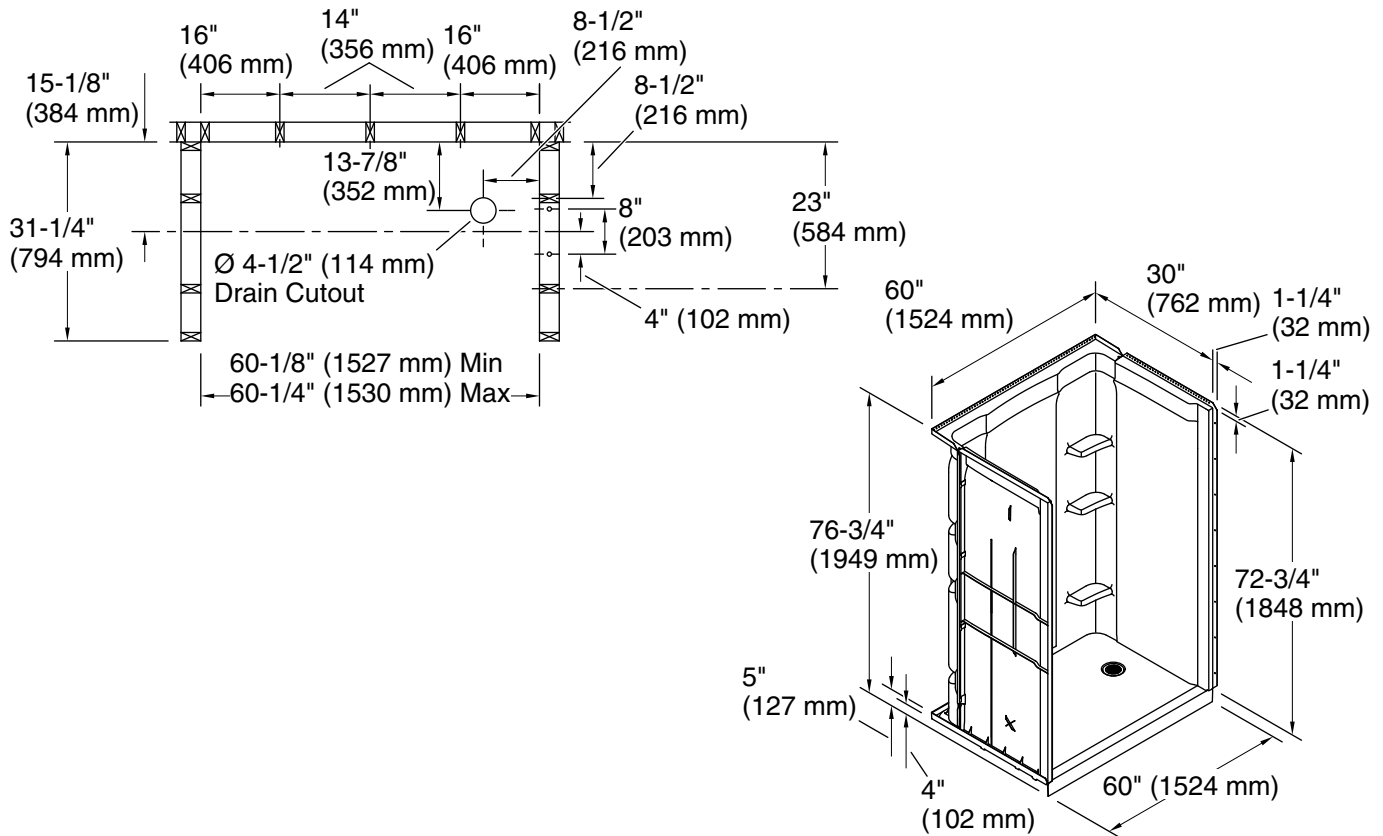

Medley®

60" x 30" shower stall
72440120

Features

- 4" threshold.
- Tongue-and-groove modular design allows for easy installation during any phase of construction.
- Smooth wall design with molded-in shelves and shaving ledges.
- Easy-to-clean, durable high-gloss finish.

Included Components

Product consists of:

- 72171120 60" x 30" shower base w/ right-hand drain
- 72432100 60" shower back wall
- 72445100 30" shower end wall set

Codes/Standards

- CSA B45.5/IAPMO Z124
- ASTM E162
- ASTM E662
- HUD, UM Bulletin 73

Technical Information

All product dimensions are nominal.

Installation:	Three-wall alcove
Drain location:	Right
Weight:	124 lbs (56.2 kg)
Maximum door height:	70-3/4" (1797 mm)
Maximum door width:	57-5/8" (1464 mm)