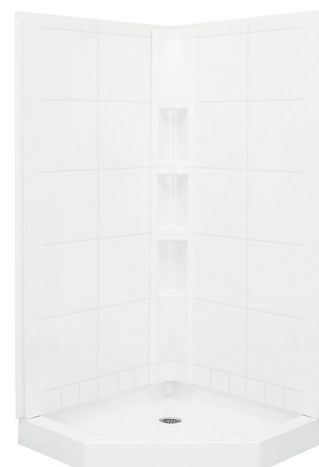

**Features**

- Alcove installation
- 4-7/8" threshold
- Solid Vikrell material
- Durable high-gloss finish
- Center drain
- Two-piece, tongue-and-groove walls with snap-together installation
- Caulk required
- Three convenient shelves

**Recommended Products/Accessories**

- SP2270A-38 Neo-Angle Shower Door
- SP2275A-38 Neo-Angle Shower Door
- SP2276A-38 Neo-Angle Shower Door
- SP2277A-38 Neo-Angle Shower Door
- SP2375-38 Neo-Angle Shower Door
- 80001012 12" Grab Bar
- 80001018 18" Grab Bar
- 80001024 24" Grab Bar
- 80011032 32" Grab Bar
- 80001036 36" Grab Bar

**Included Components**

- Product consists of:
- 72044100 39" Neo-Angle Shower Wall Set
  - 72041100 39" Neo-Angle Shower Base

**Codes/Standards**

- CSA B45.5/IAPMO Z124
- ASTM E162
- ASTM E662
- Greenguard UL 2818 - Gold