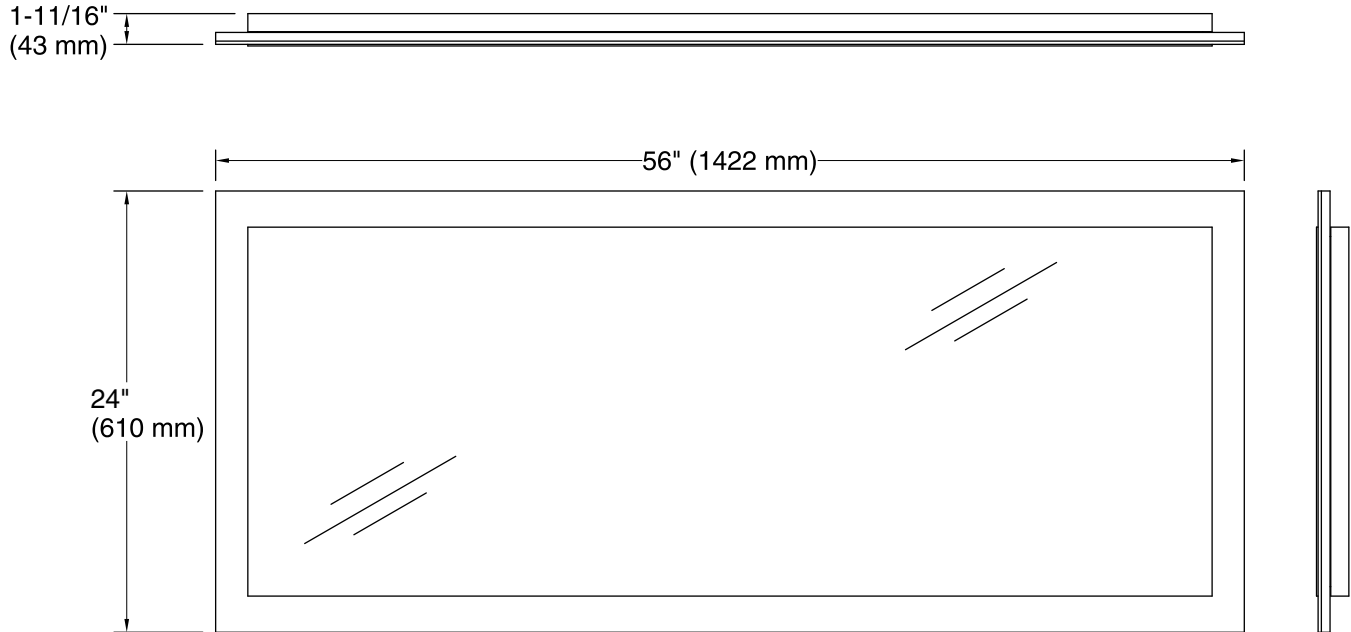

Required Electrical Service

One circuit required, protected with Class A Ground-Fault Circuit-Interrupter (GFCI) or Residual Current Device (RCD).

Lights: 120 V, 0.9 A, 60 Hz

Technical Information

All product dimensions are nominal.

Mirror type: Wall-mount

Electrical component rating: Lights: 2.41 A, 60 Hz, 58 W

Notes

Install this product according to the installation instructions.

Connect this product only to a properly grounded outlet.

If there is not a wall stud to attach the mirror to, use anchors provided.