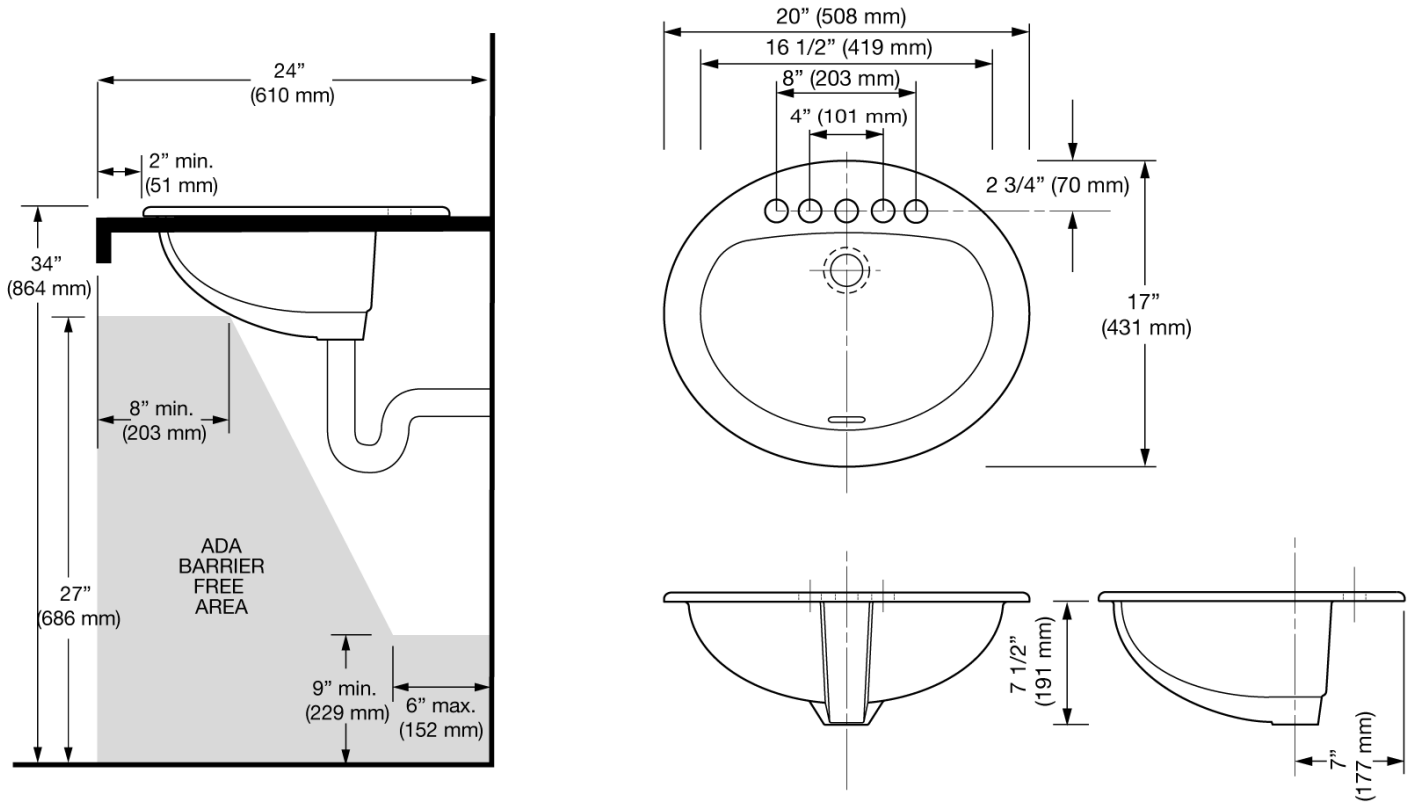

ROUGH-IN

Sloan 10500 Seymour Ave, Franklin Park, IL 60131

Phone: 800.982.5839 • Fax: 800.447.8329 • sloan.com