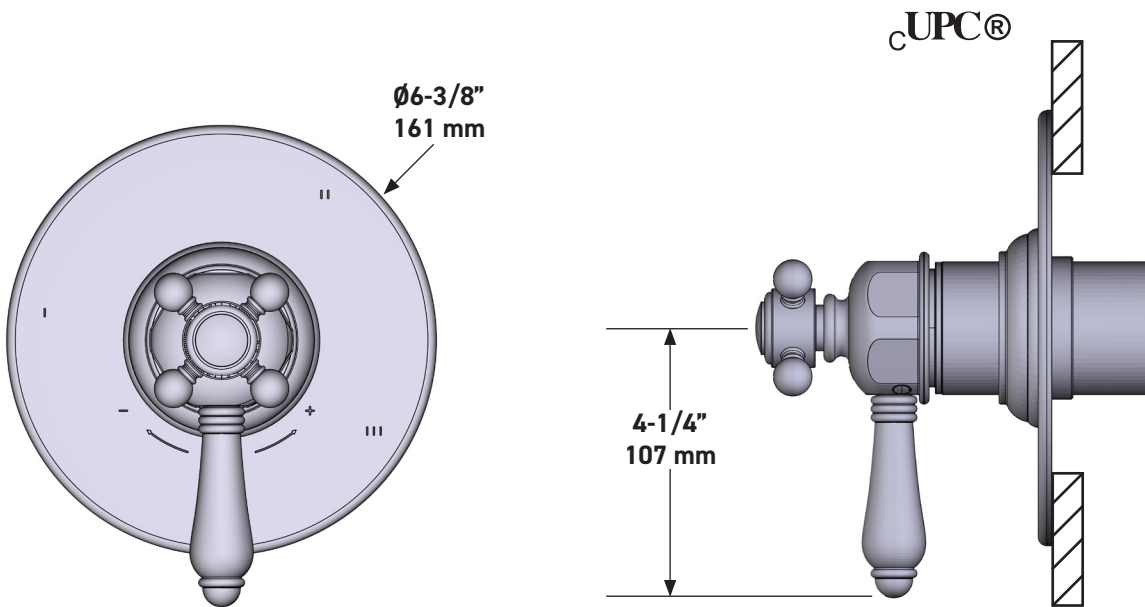

**1/2" Therm & Pressure Balance Trim with 3 Functions (No Share)**

**CORE MODEL:** TTD47W1LP

**For warranty or additional information, contact:**

**US Customers**

U.S.A.  
[houseofrohl.com/support](http://houseofrohl.com/support)  
 1-800-777-9762