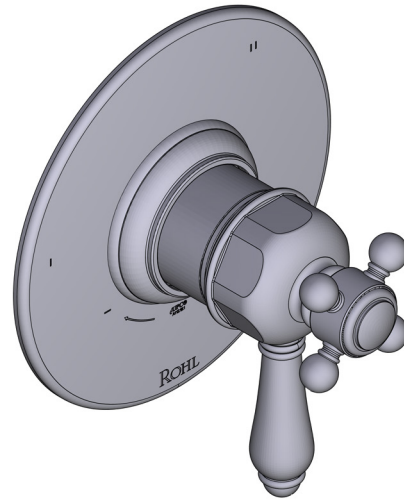

### DESCRIPTION

- Combines both thermostatic and pressure balance technologies
- "Set it and forget it" temperature control
- Temperature and volume control with diverter
- 3 dedicated functions (CEC Compliant)
- Rough-in valve sold separately:
  - Order R45 therm & pressure balance rough-in valve
  - 3/4" R45 extension kit available, order EXT45KIT34
  - 1-1/4" R45 extension kit available, order EXT45KIT114

### CARTRIDGE

- 0-944 (Included)

**1/2" Therm & Pressure Balance Trim with 3 Functions (No Share)**

**CORE MODEL:** TTD47W1LP

**For warranty or additional information, contact:**

**US Customers**

U.S.A.  
[houseofrohl.com/support](http://houseofrohl.com/support)  
 1-800-777-9762