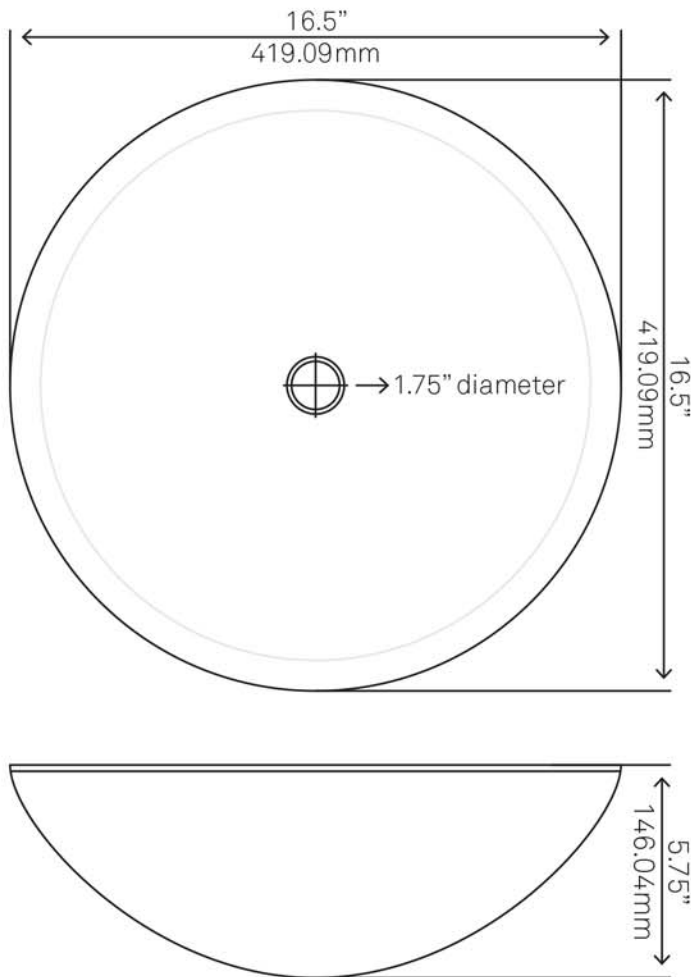

## TIS-311 GELO Frosted Pattern Glass Vessel Sink

Requested By: \_\_\_\_\_

Specific Features: \_\_\_\_\_

### STANDARD SPECIFICATIONS:

- Round frosted vessel sink
- Abstract wave pattern
- High tempered glass
- Stain and scratch resistant, polished inside
- Above counter installation
- Standard U.S. plumbing connection
- 1.75-inch drain opening
- Novatto faucet and drain sold separately