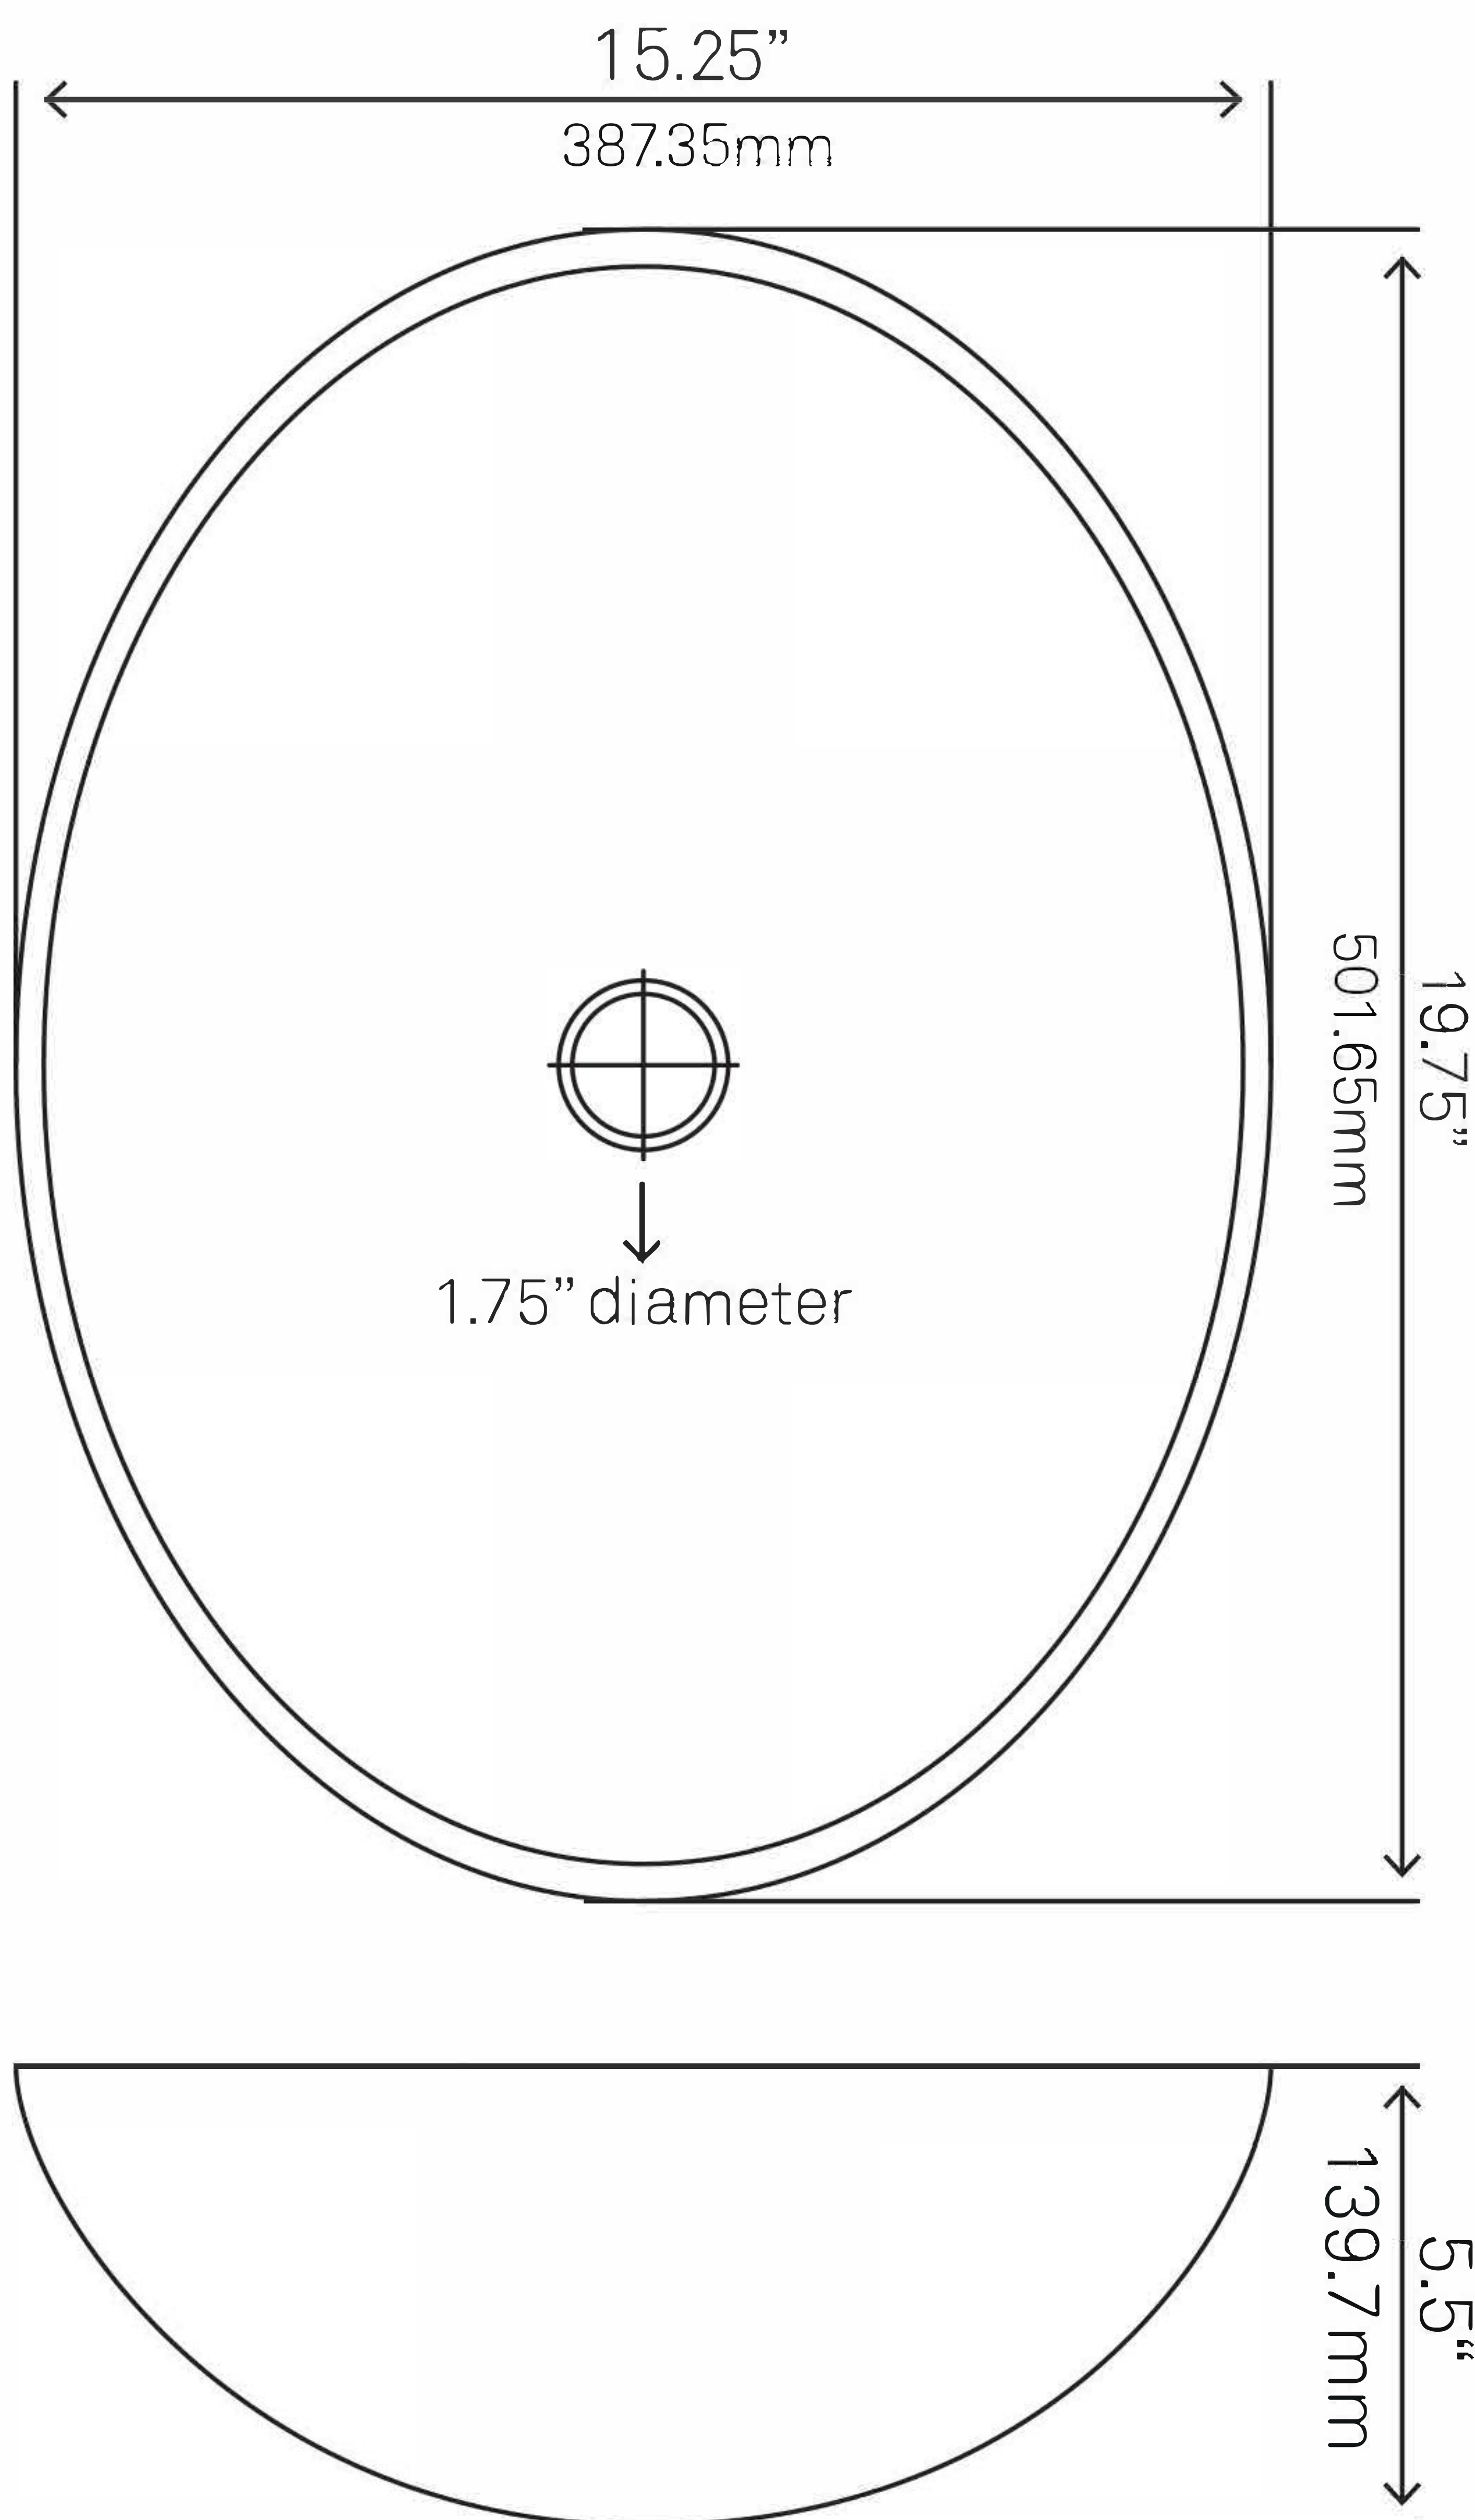

## TIG-8089 SCEMPIO Glass Vessel Bathroom Sink

Requested By: \_\_\_\_\_

Specific Features: \_\_\_\_\_

### STANDARD SPECIFICATIONS:

- Oval clear black vessel sink
- Polished glass inside and out
- Made with high tempered glass
- Scratch resistant and non-porous
- Designed for above counter installation
- Standard U.S. plumbing connections
- Made with 1.75-inch drain opening