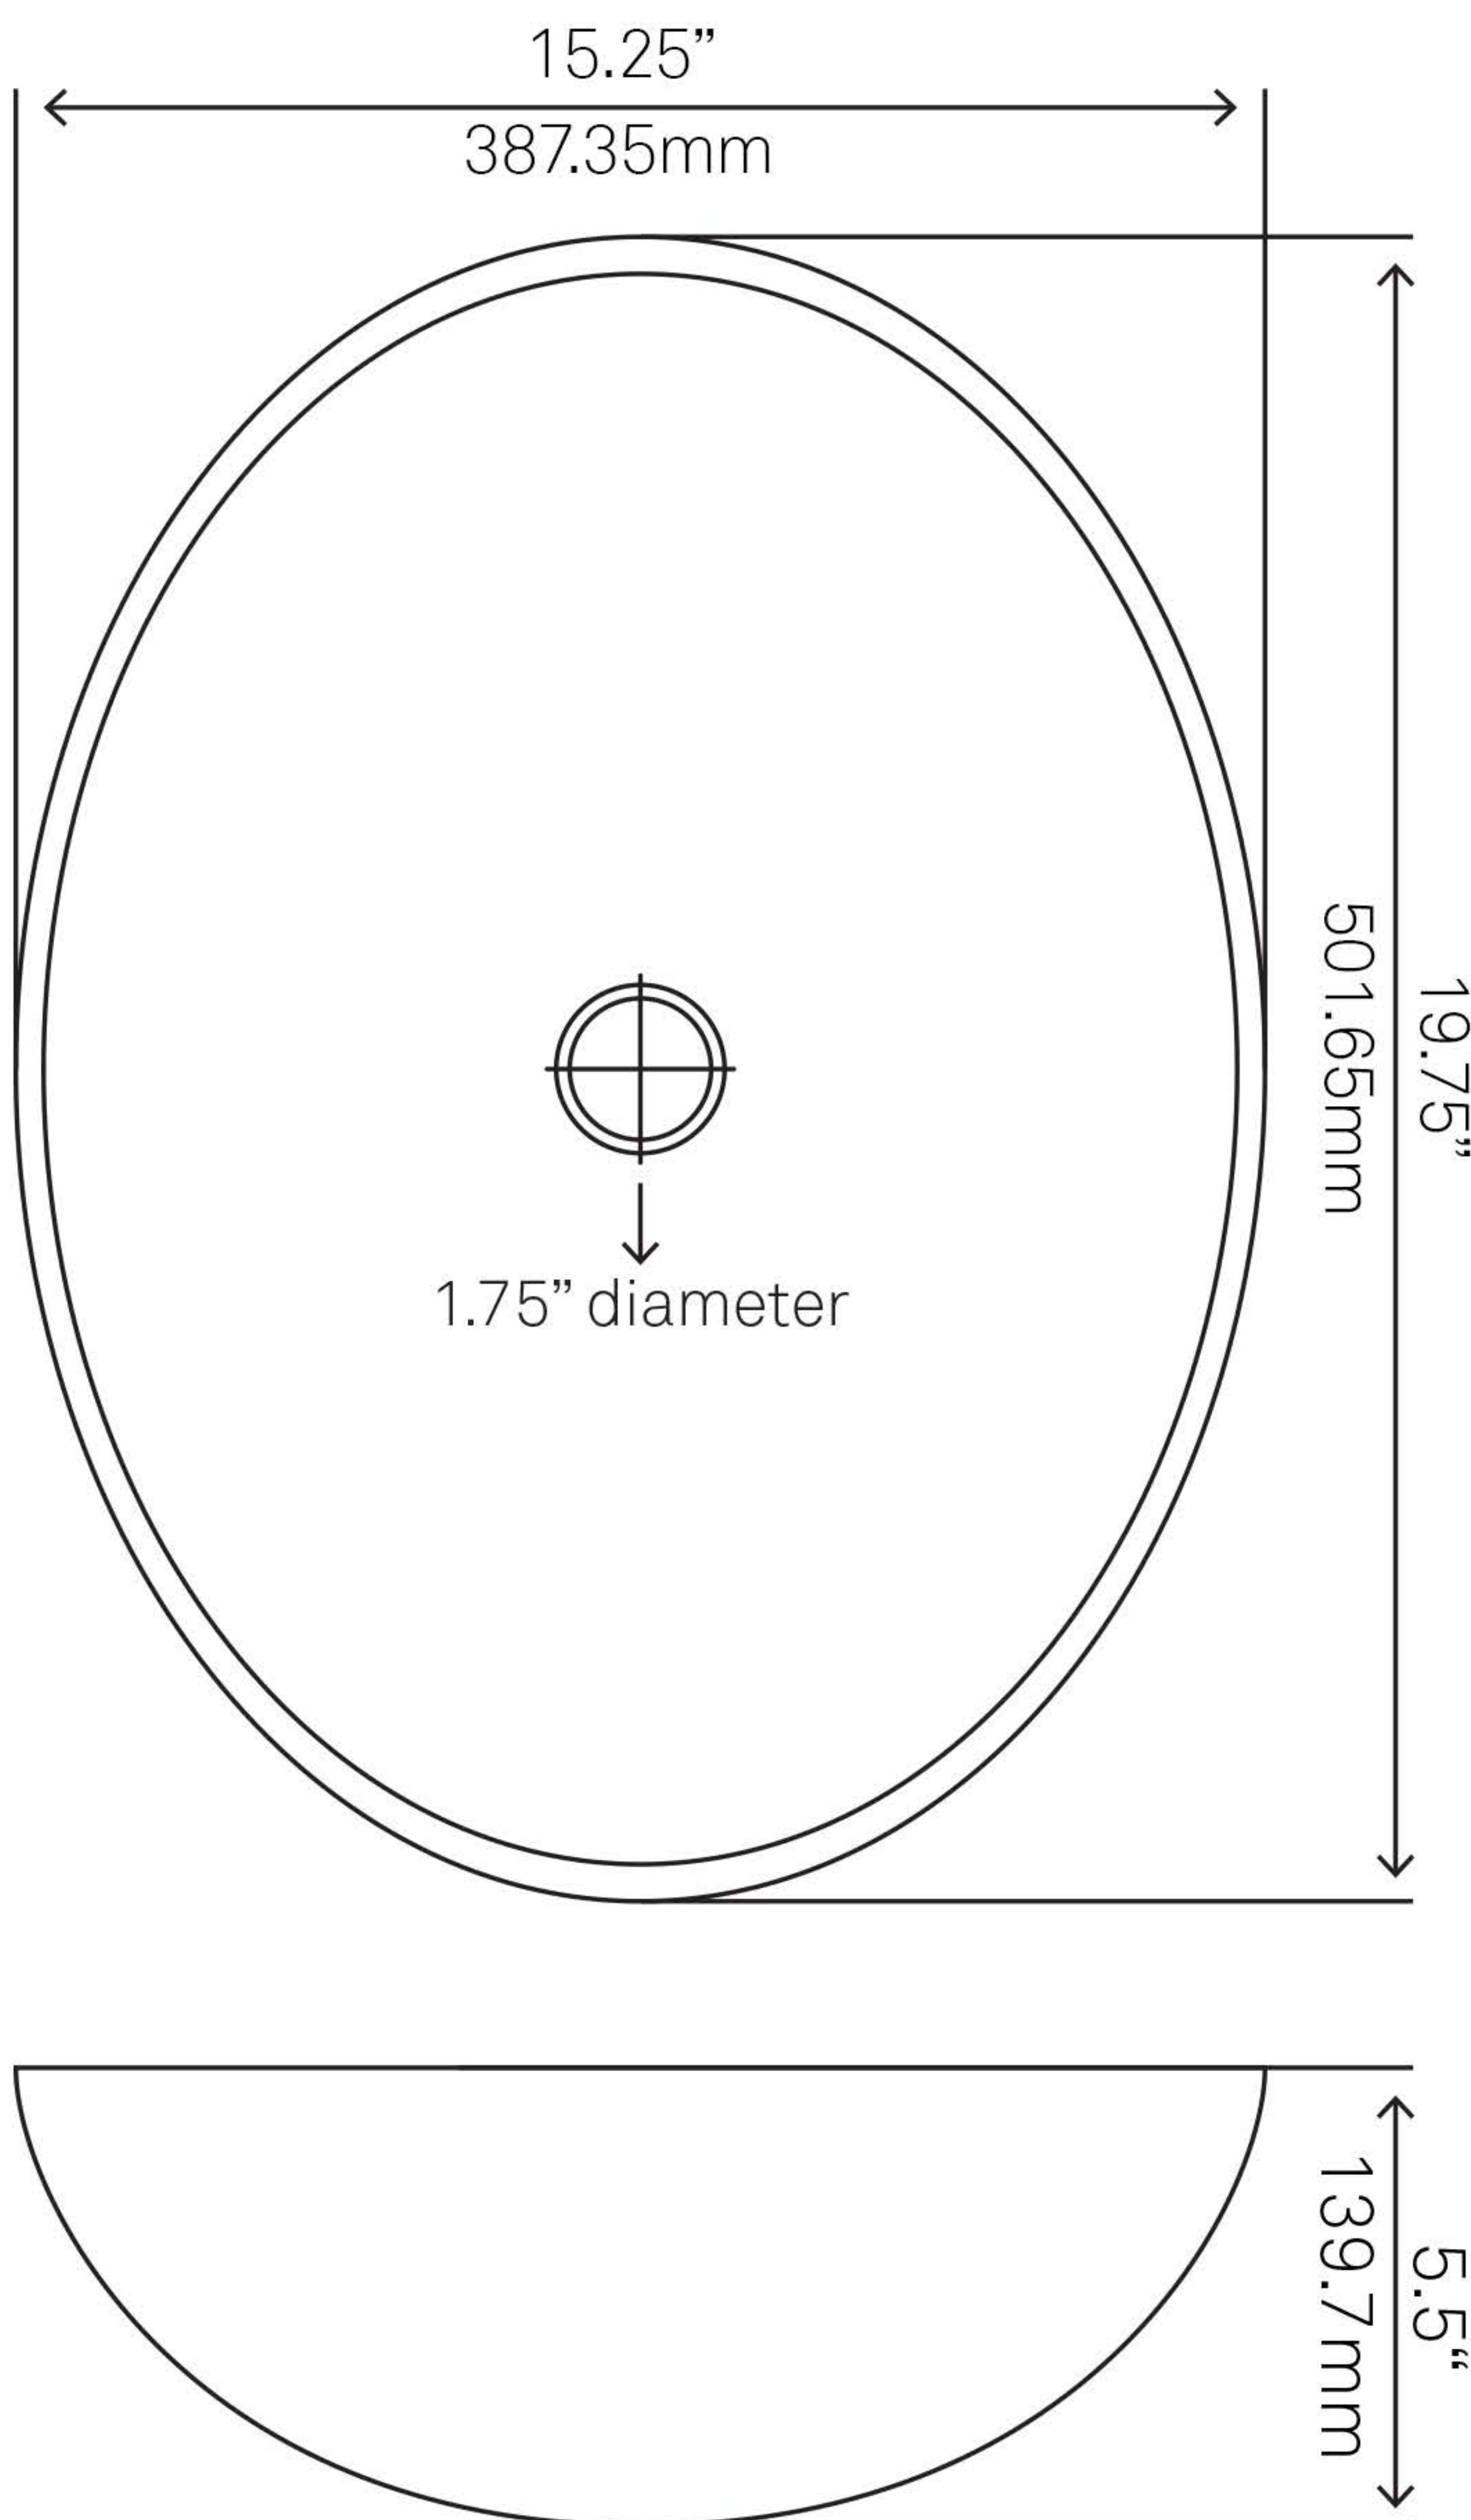

TIG-8012T ABBRONZARSI Brown Glass Vessel Bath Sink

Requested By:

Specific Features:

STANDARD SPECIFICATIONS:

- Flat oval brown glass vessel sink
- Polished inside and out
- Made with high tempered glass
- Scratch resistant and non-porous
- Designed for above counter installation
- Standard U.S. plumbing connections
- 1.75-inch drain opening