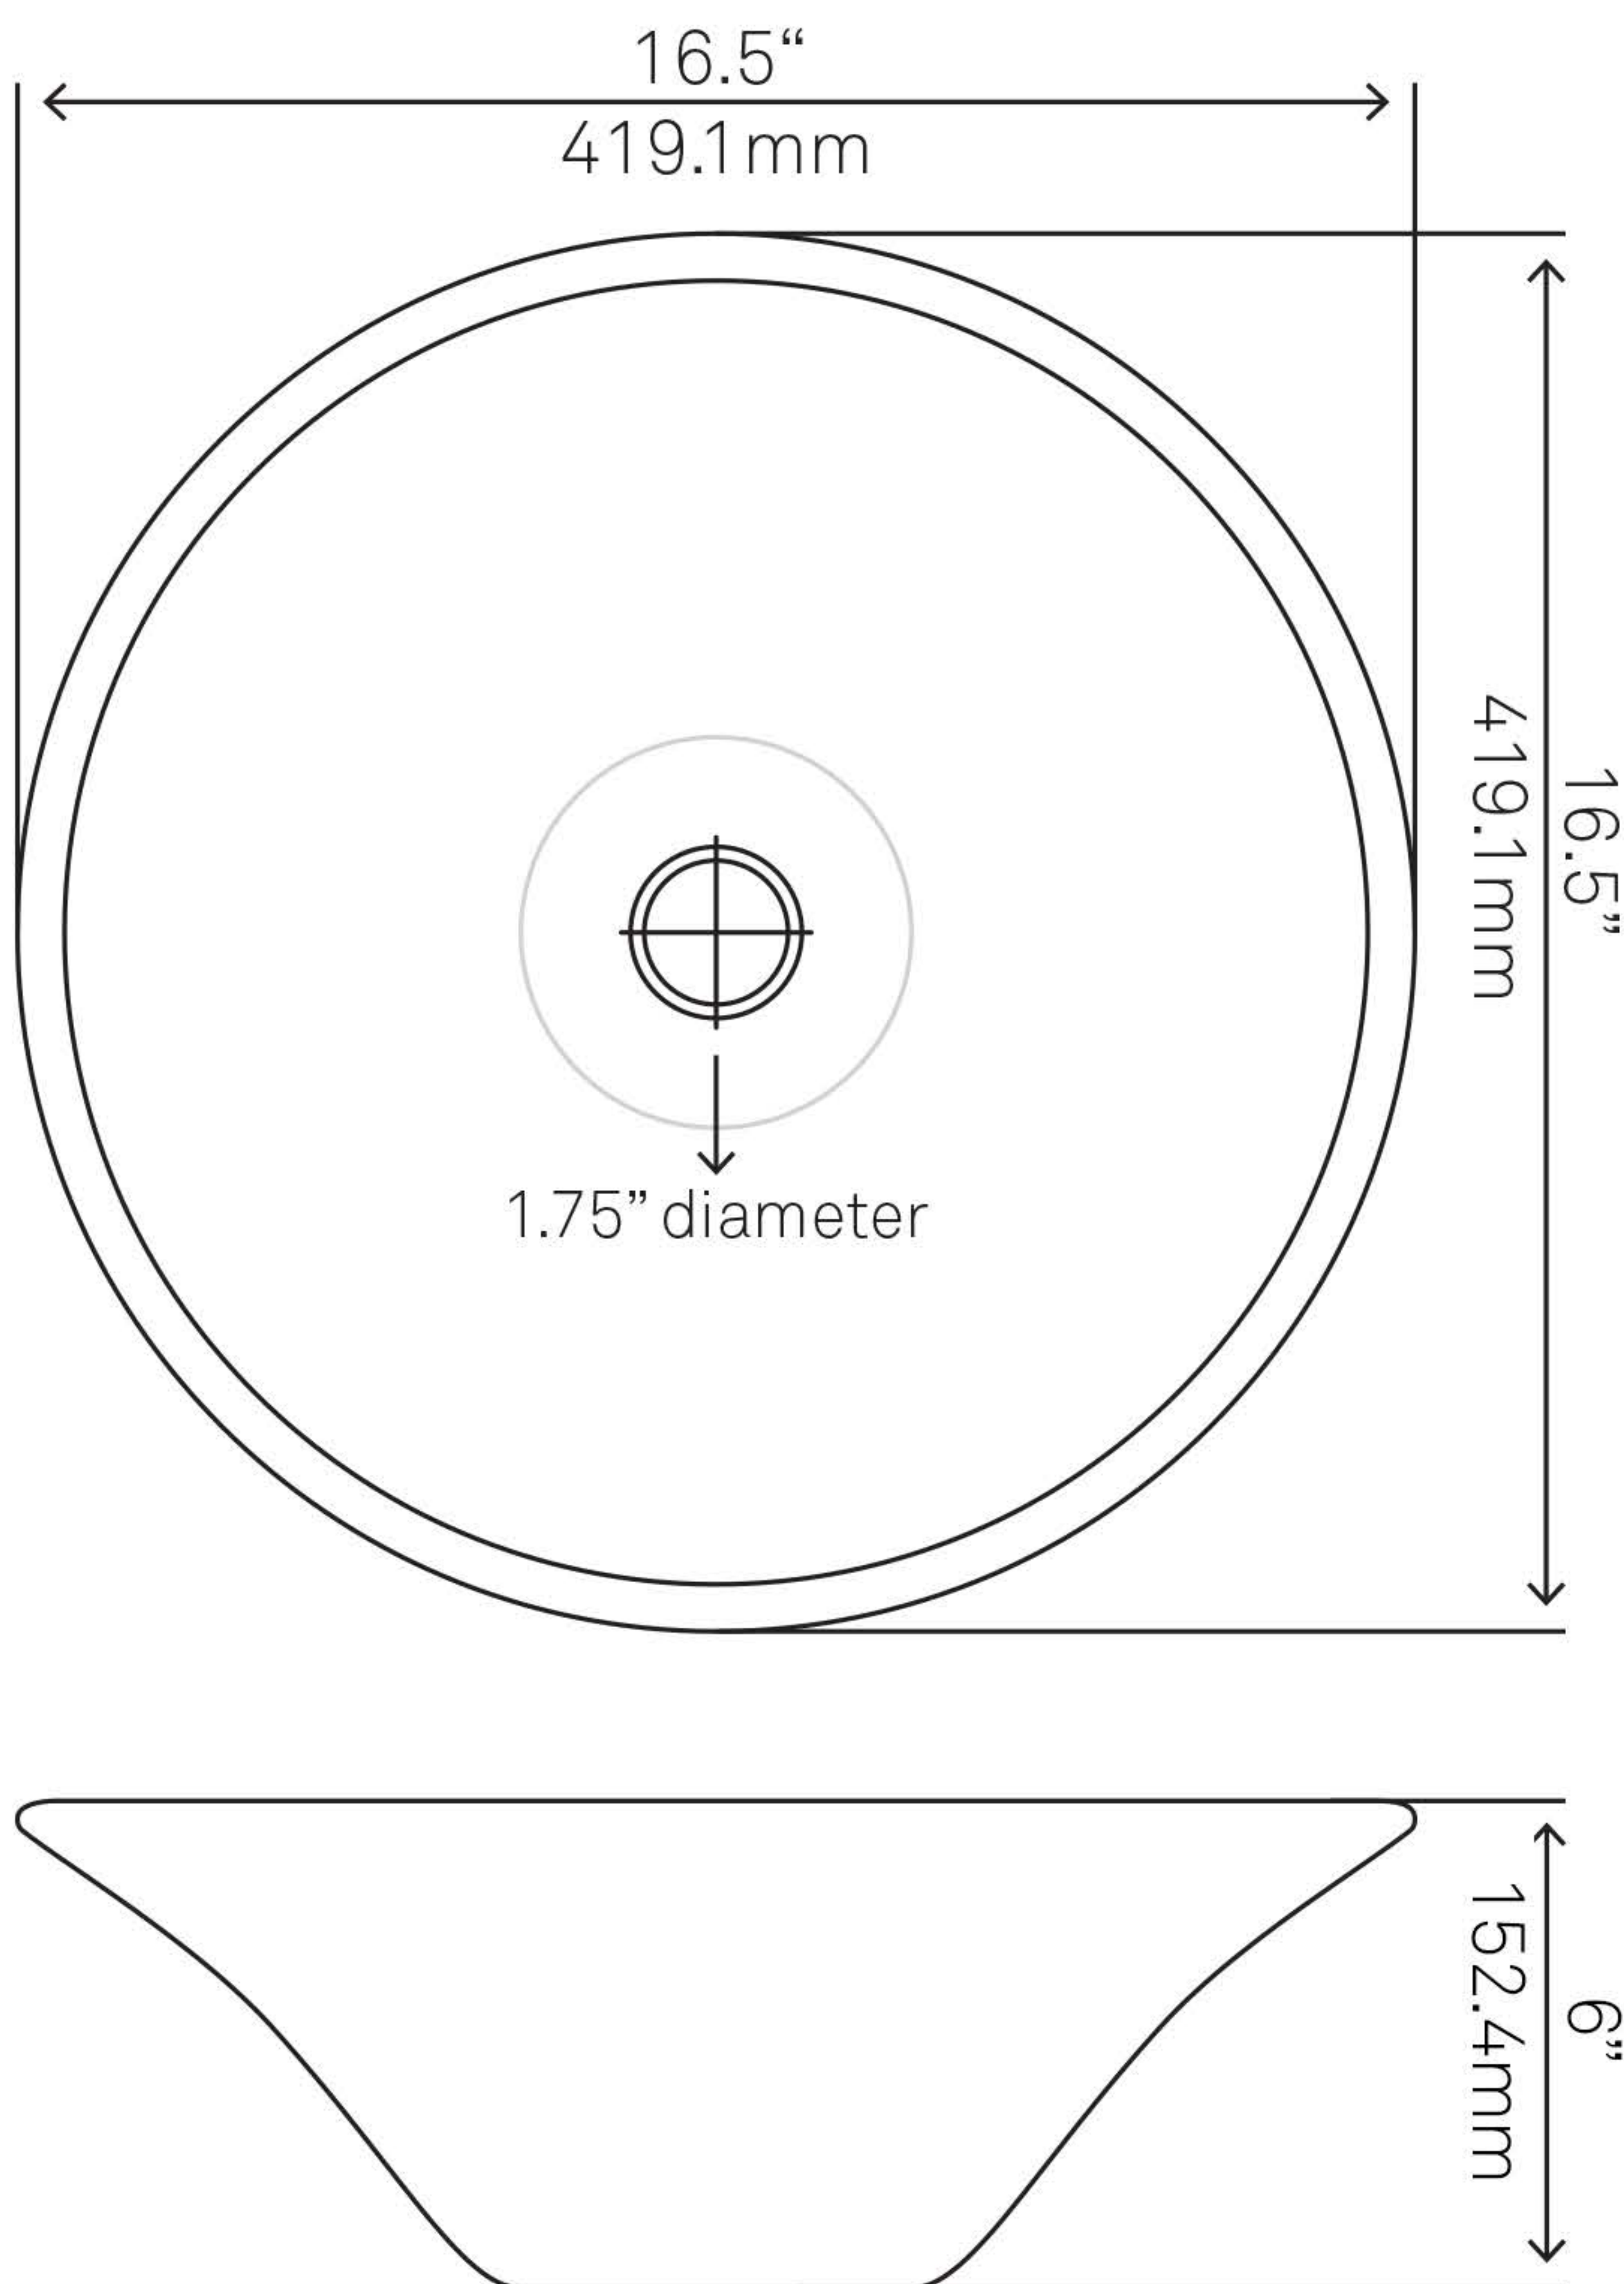

TID-297 ARDERE Glass Vessel Bathroom Sink

Requested By: _____

Specific Features: _____

STANDARD SPECIFICATIONS:

- Round glass vessel
- Black and red, double layer design
- Made with high tempered glass
- Scratch resistant and non-porous
- Designed for above counter installation
- Standard U.S. plumbing connections
- 1.75-inch drain opening
- No mounting ring necessary