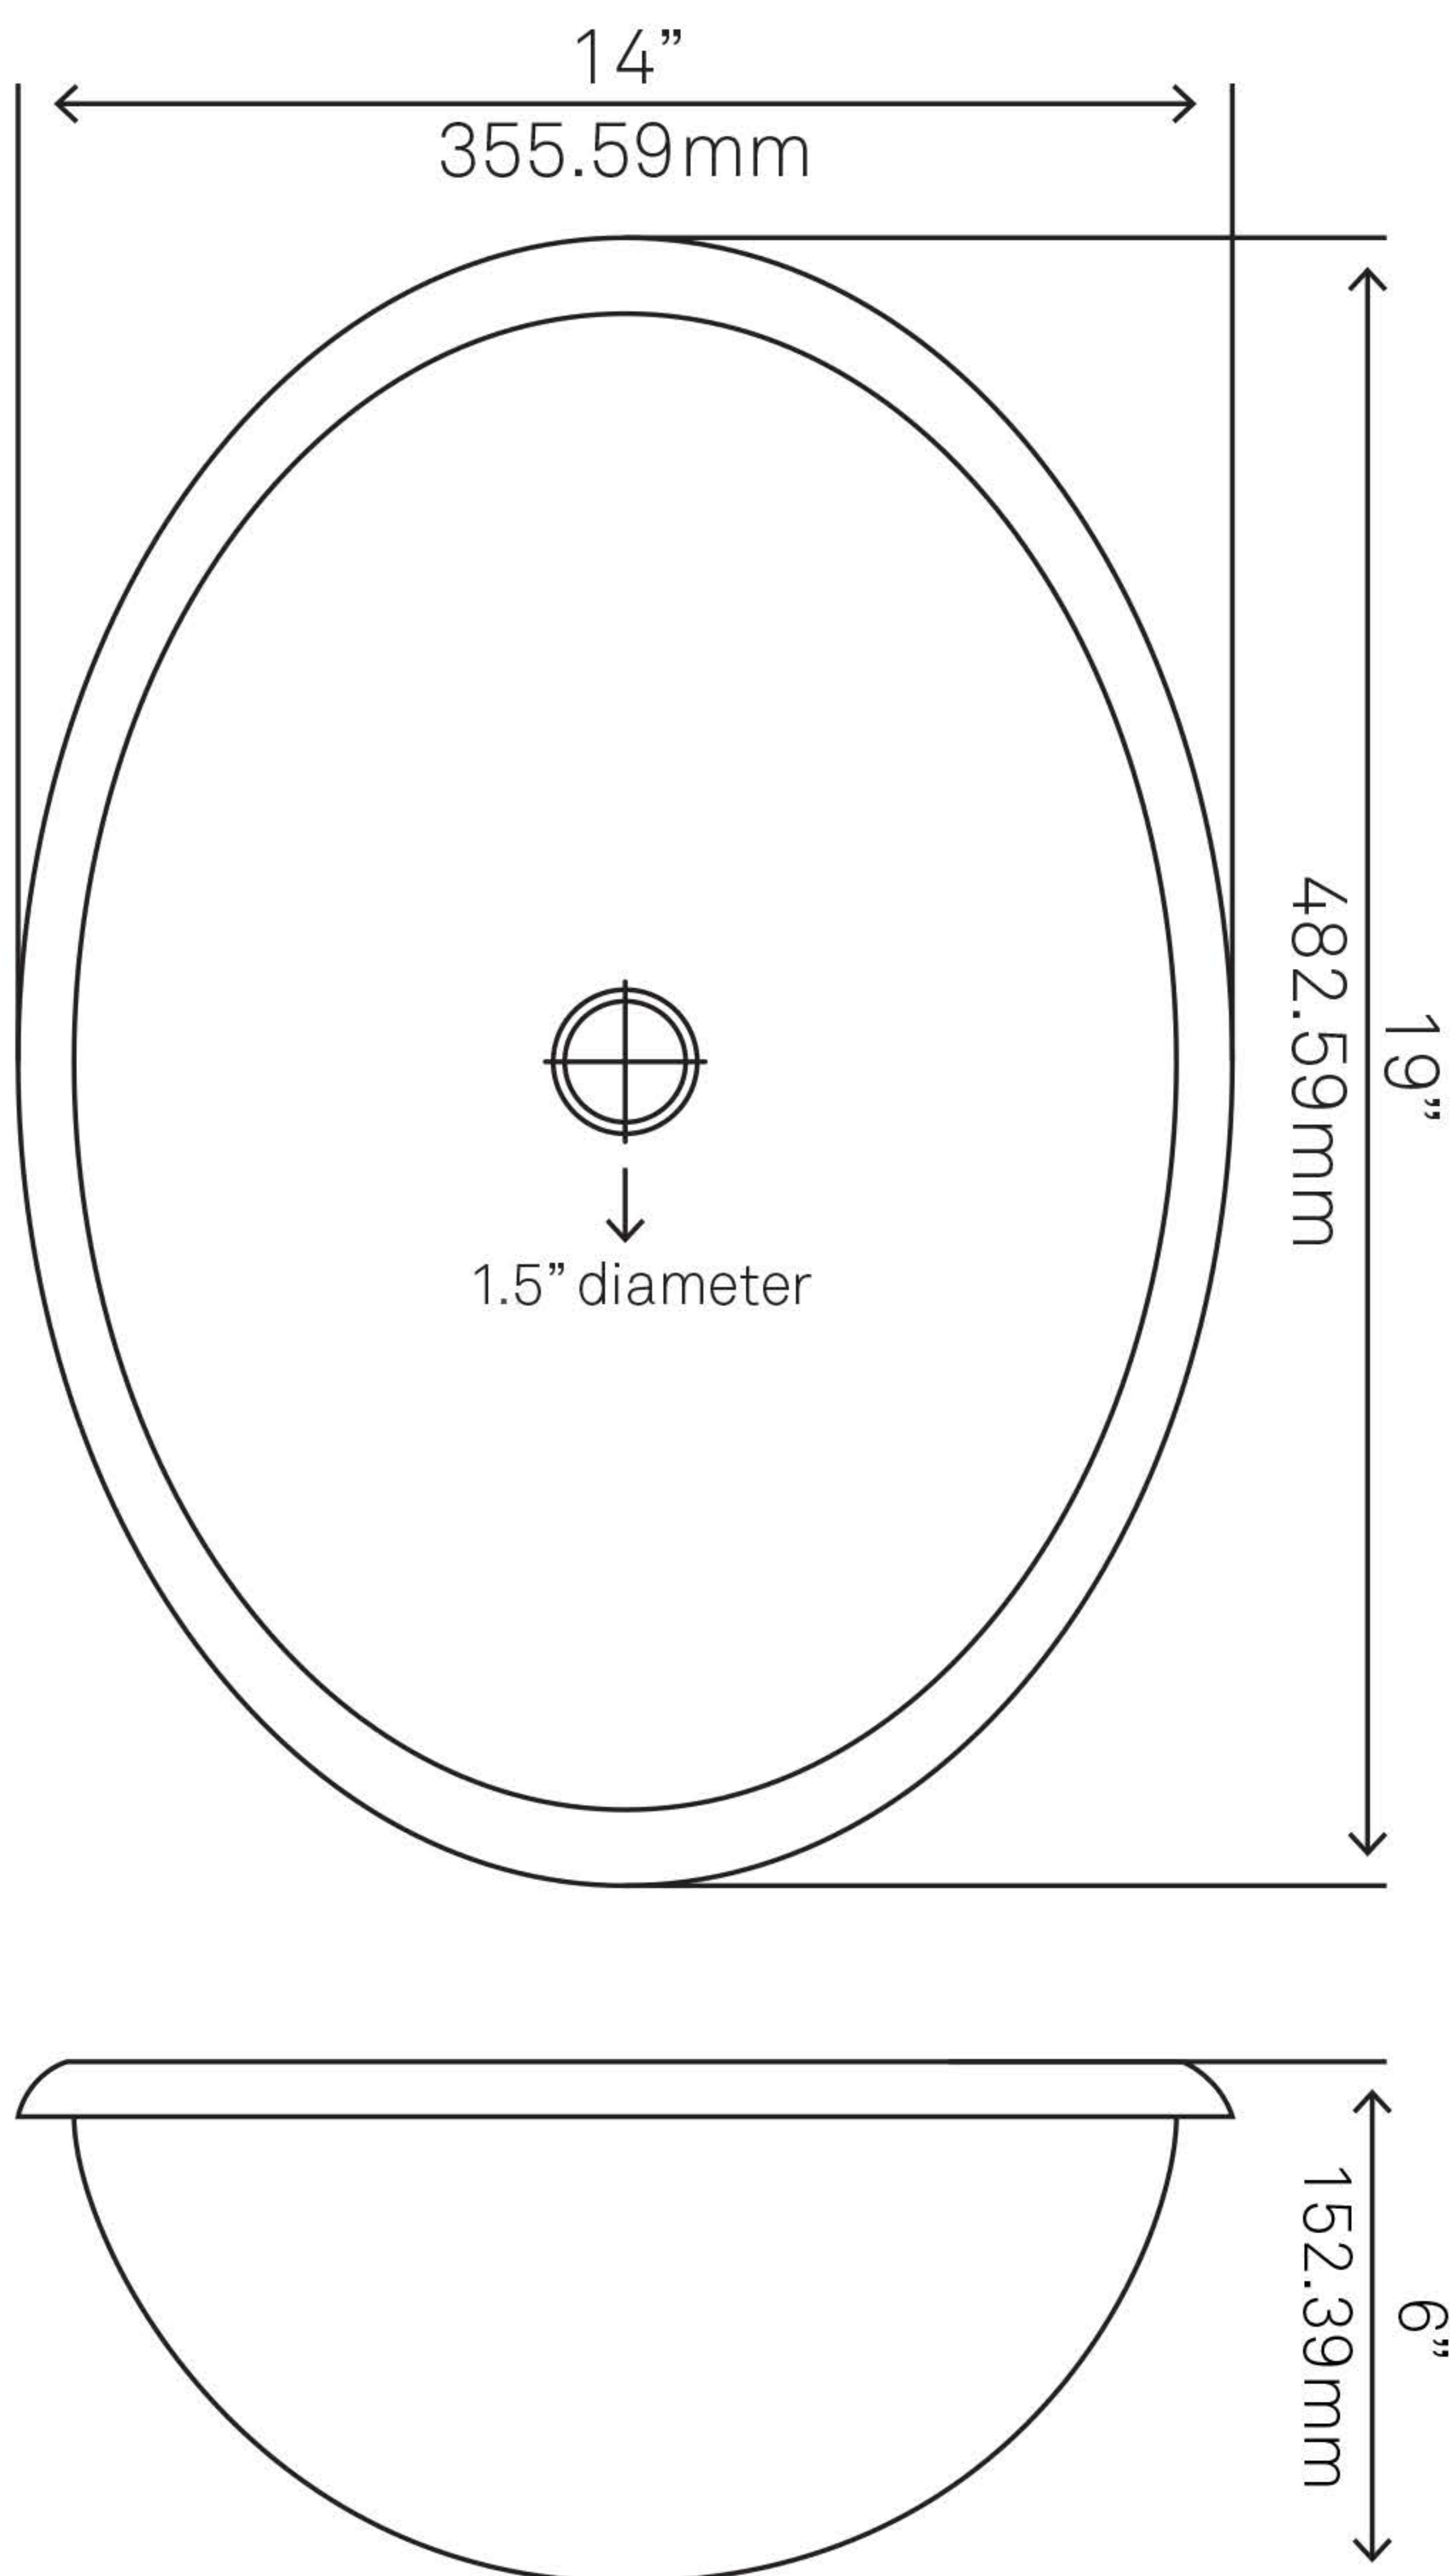

TCU-003AN CORDOBA Copper Drop-In Bath Sink, Antique

Requested By:

Specific Features:

STANDARD SPECIFICATIONS:

- Oval bath sink with rolled lip
- Hand-hammered antique finish
- Drop-in installation
- Artisan hand crafted
- 18-gauge recycled copper
- Lead-free
- Approximate dimensions
- Tolerance = +/- 1/2"
- 1" rolled rim
- 1.5-inch drain opening
- Standard U.S. plumbing connection
- Made in Mexico