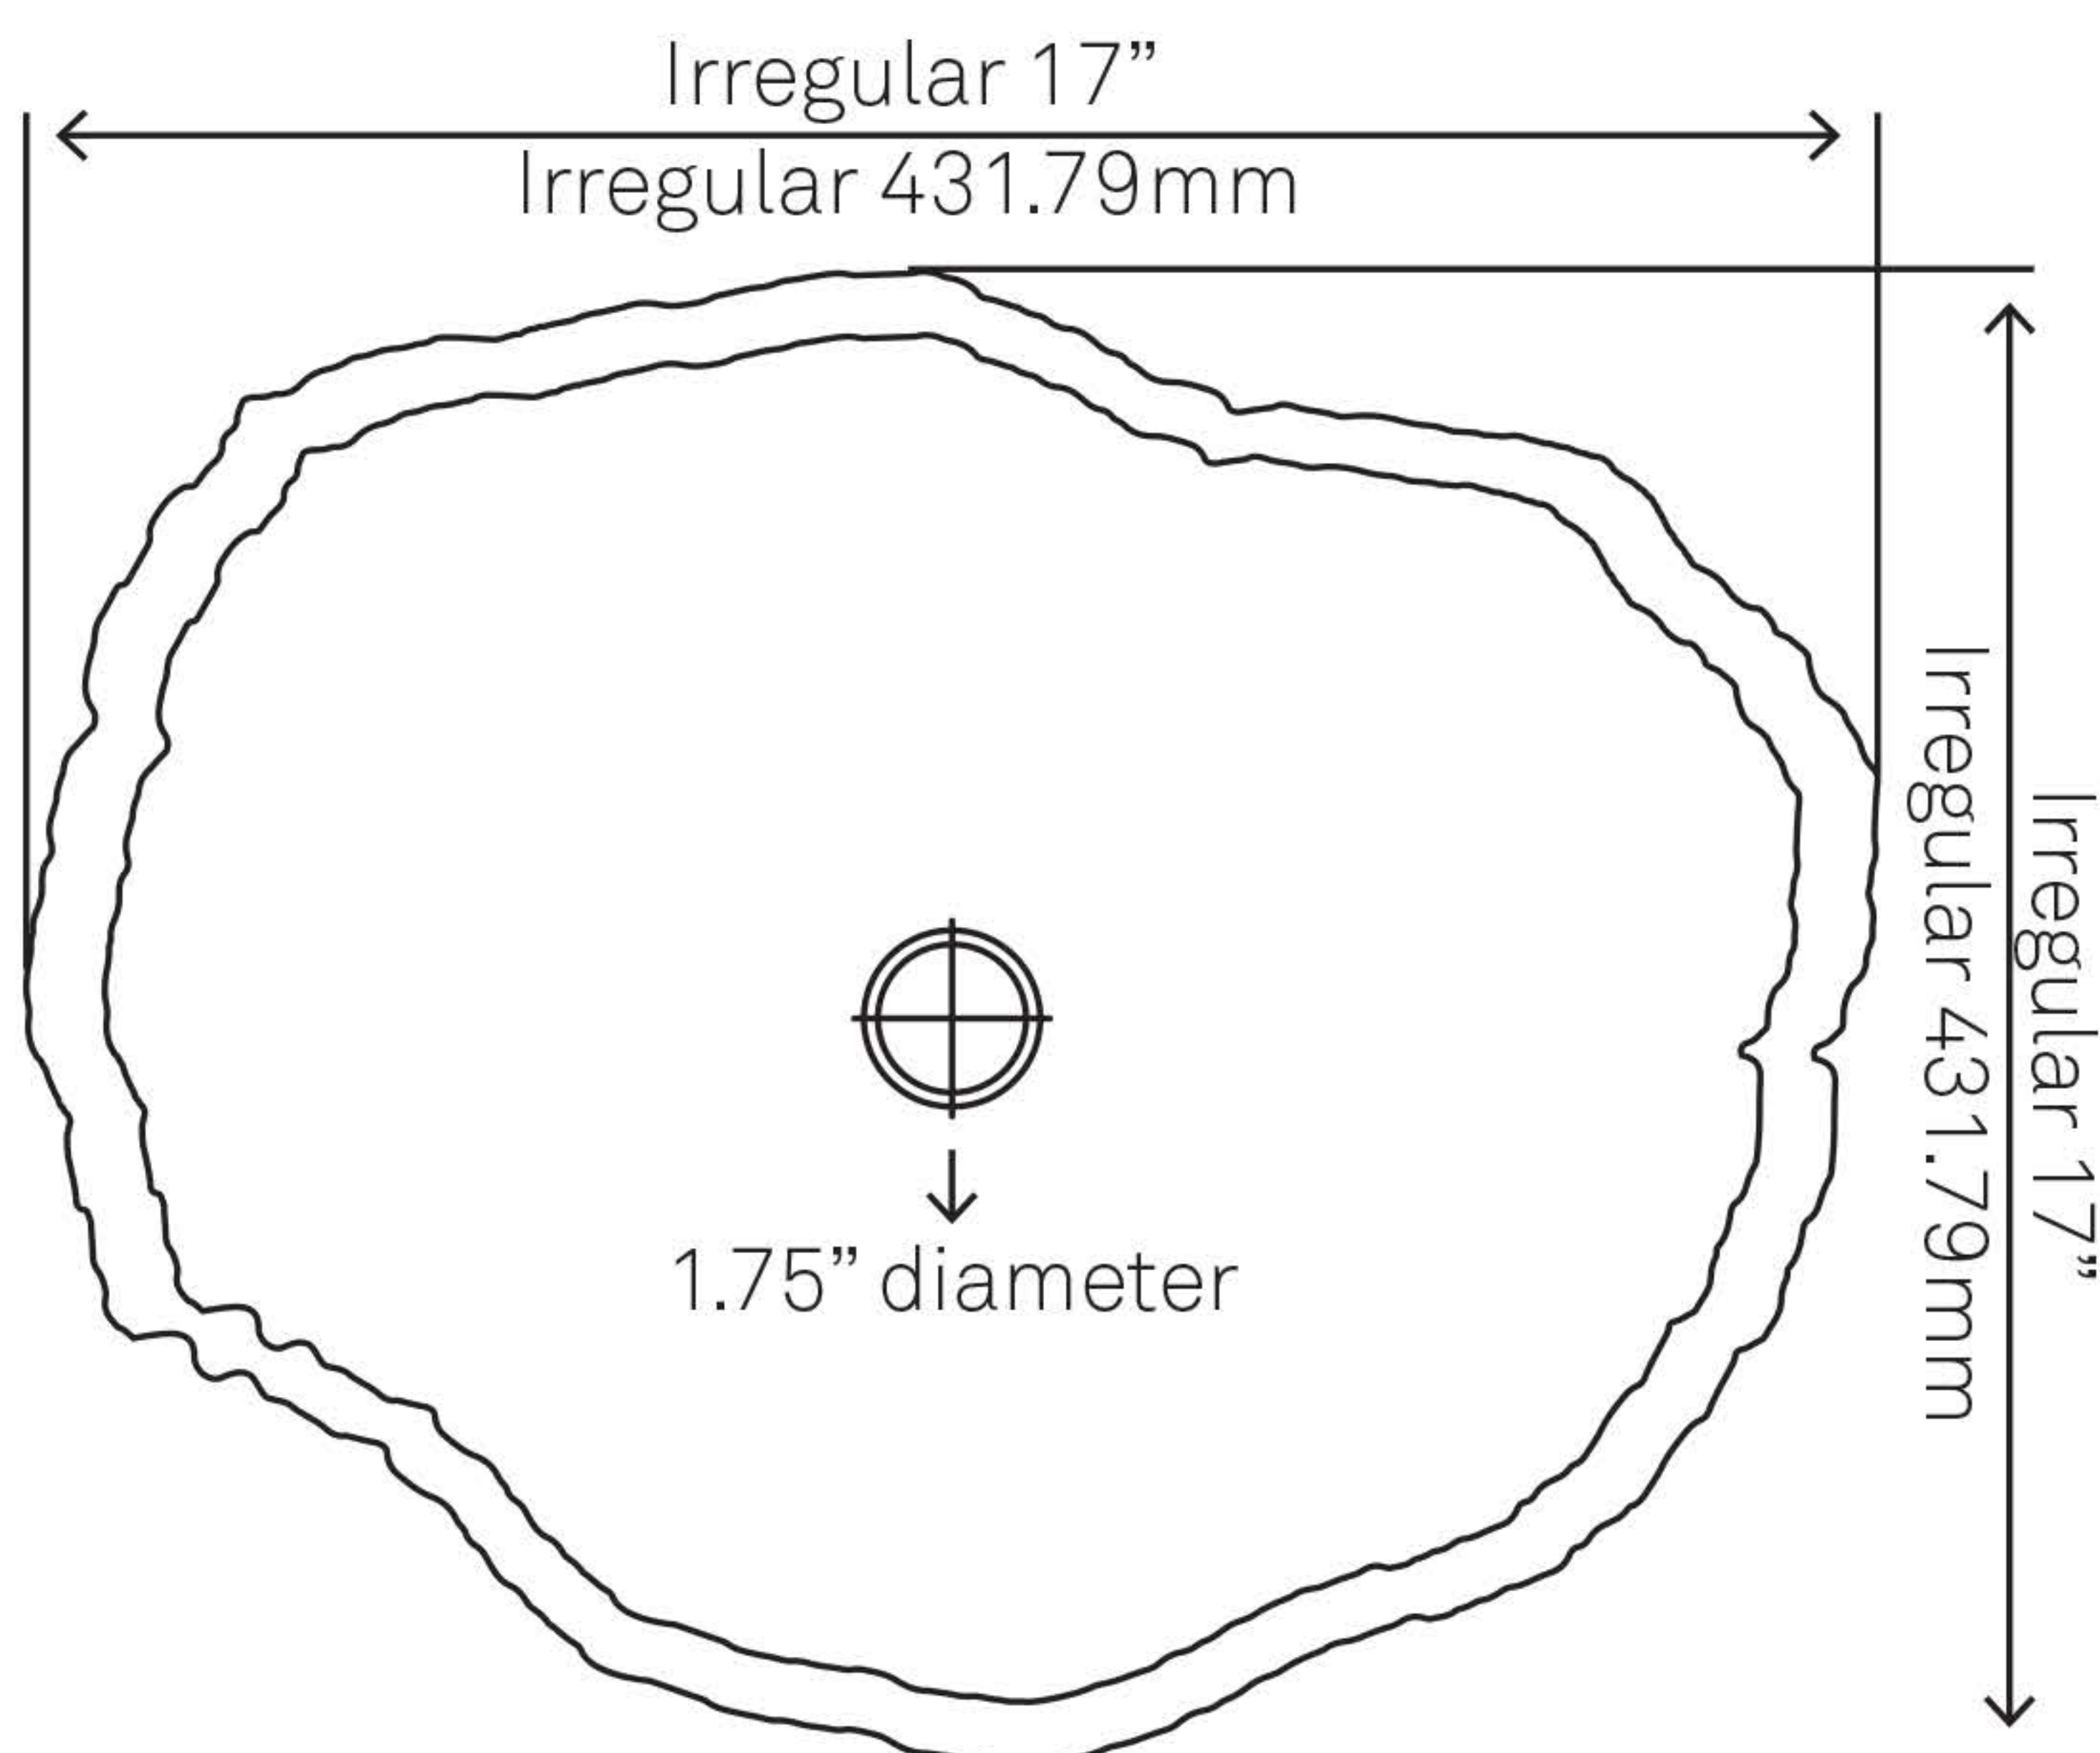

## NOSV-FW Petrified Fossil Wood Vessel Sink

Requested By:

---

Specific Features:

---