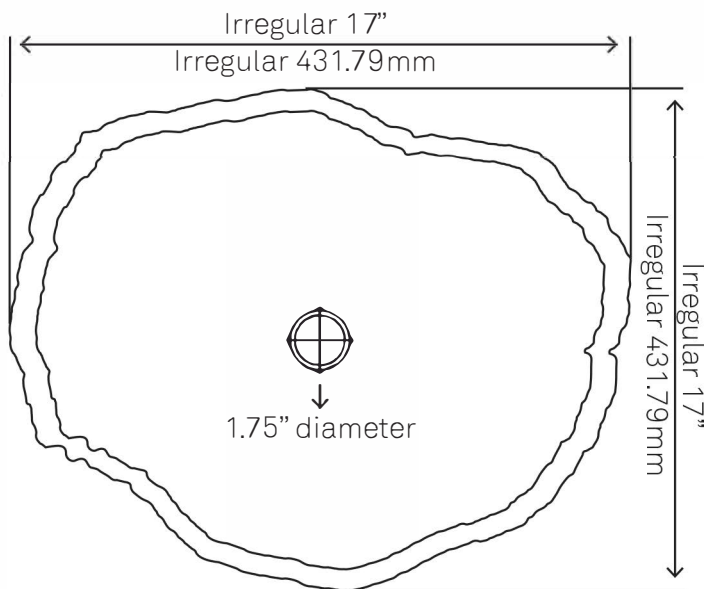

NOSV-CS
Natural Cobblestone Vessel Sink

Requested By:

Specific Features:

STANDARD SPECIFICATIONS:

- Irregular natural cobblestone sink
- Polished inside, natural outside
- Natural stone crafted by our artisans
- Above counter installation
- Each piece is unique
- Photos sent prior to shipping
- No overflow
- No mounting ring necessary
- Standard U.S. plumbing connection