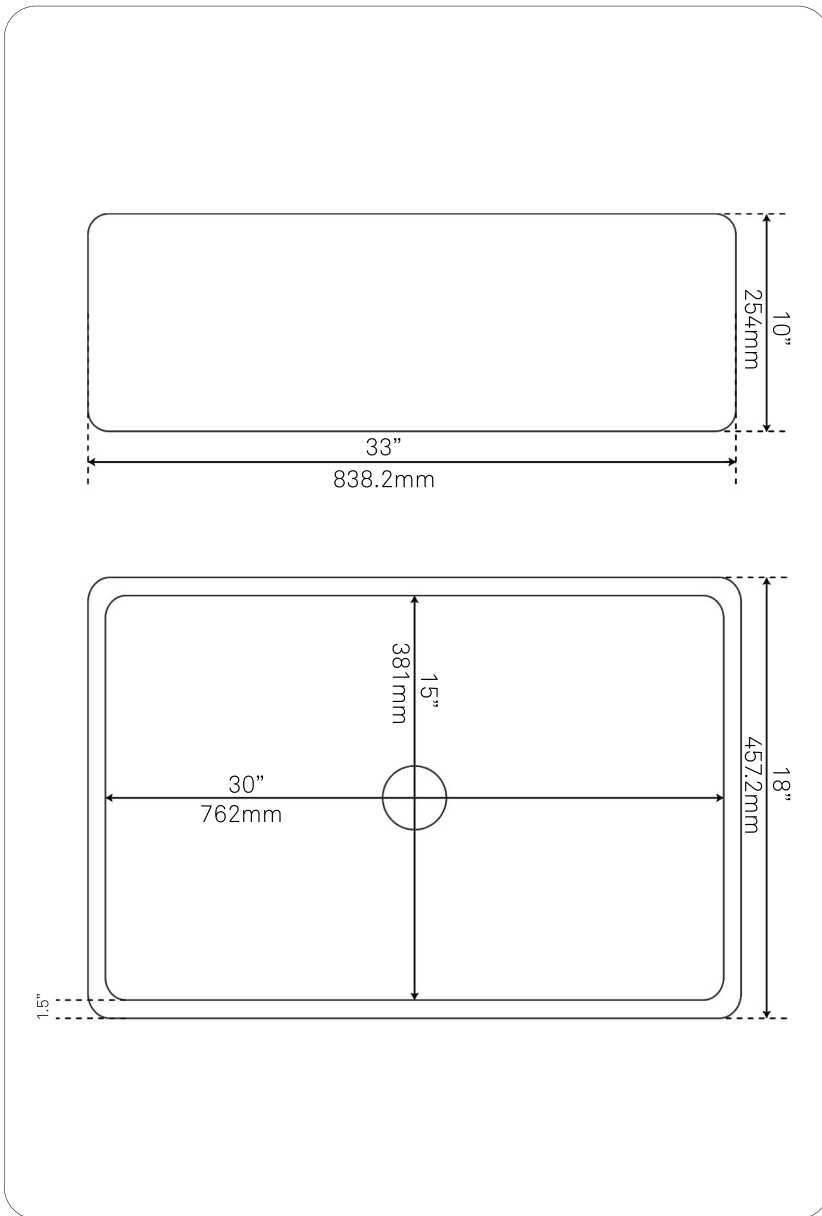

NOTES

Novatto reserves the right (1) to make changes in specifications and materials, and (2) to change or discontinue models, both without notice or obligation. Dimensions are for reference only, see www.NovattoInc.com for finish options and product availability.

Novatto Inc
TOLL FREE 844.404.4242
www.NovattoInc.com