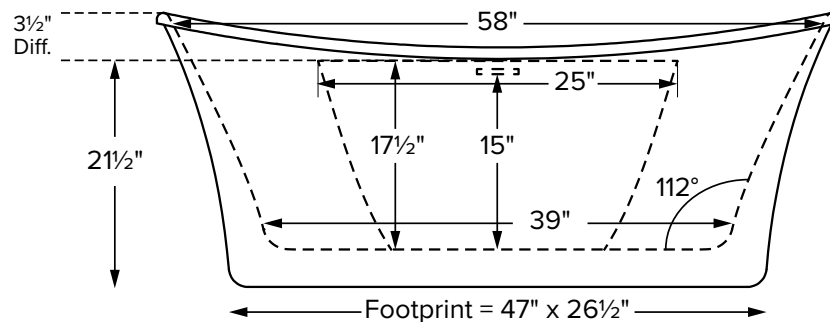

MTI BASICS® Tubs

MBLX6032

60" x 32" x 21.5"

GENERAL SPECIFICATIONS:

Installation: Freestanding

Material: Acrylic

Soaker Weight: 120 lbs / 54 kg

Maximum Fill: 67 gal to overflow

NOTE: Filling this tub to the maximum may require an above average size or dedicated water heater.

IMPORTANT ORDERING & INSTALLATION INFORMATION:

- This tub model includes an access panel as a standard feature for drain, optional Virtual Spout, and on select models, valve set installation.
- Access panel is visibly located behind the waste and overflow. Please consider access panel visibility before ordering and when planning final installation position.
- Access panel dimensions vary according to tub model and design. Tubs featuring an integrated faucet deck for valve installation will have a larger opening and panel size for easier installation.
- The Virtual Spout is installed below the water level of the tub. MTI supplies a Wilkins dual check valve and an Acme in-wall atmospheric vent to prevent backsiphonage. However, some areas of the country require additional backflow prevention when water is introduced to the bath below the water level. Please check local codes.
- Options listed cannot be combined with Designer Collection options.

• Before discarding tub crate, check for accessories that may be packaged inside.
• All product measurements are ±1/2".
• Specifications and configurations are subject to change without notice.
• Measurements herein supersede all others published prior to publication date below.