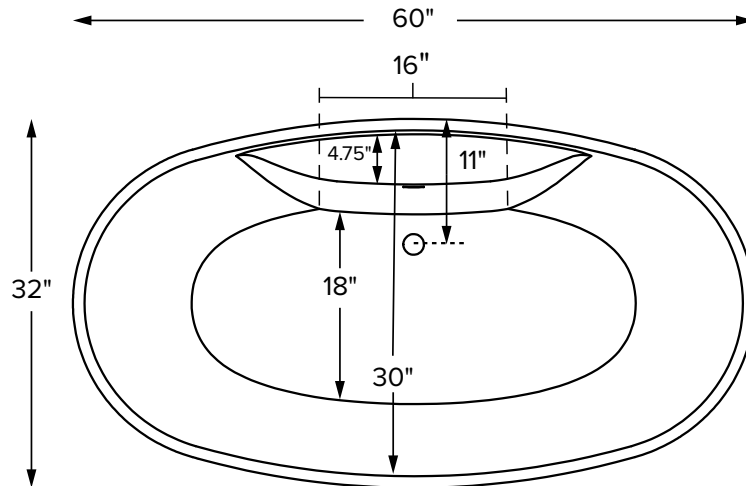

MTI BASICS® Tubs

MBLX6032

60" x 32" x 21.5"

GENERAL SPECIFICATIONS:

Installation: Freestanding

Material: Acrylic

Soaker Weight: 120 lbs / 54 kg

Maximum Fill: 67 gal to overflow

NOTE: Filling this tub to the maximum may require an above average size or dedicated water heater.

IMPORTANT ORDERING & INSTALLATION INFORMATION:

- This tub model includes an access panel as a standard feature for drain, optional Virtual Spout, and on select models, valve set installation.
- Access panel is visibly located behind the waste and overflow. Please consider access panel visibility before ordering and when planning final installation position.
- Access panel dimensions vary according to tub model and design. Tubs featuring an integrated faucet deck for valve installation will have a larger opening and panel size for easier installation.
- The Virtual Spout is installed below the water level of the tub. MTI supplies a Wilkins dual check valve and an Acme in-wall atmospheric vent to prevent backsiphonage. However, some areas of the country require additional backflow prevention when water is introduced to the bath below the water level. Please check local codes.
- Options listed cannot be combined with Designer Collection options.

• Before discarding tub crate, check for accessories that may be packaged inside.
• All product measurements are ±1/2".
• Specifications and configurations are subject to change without notice.
• Measurements herein supersede all others published prior to publication date below.