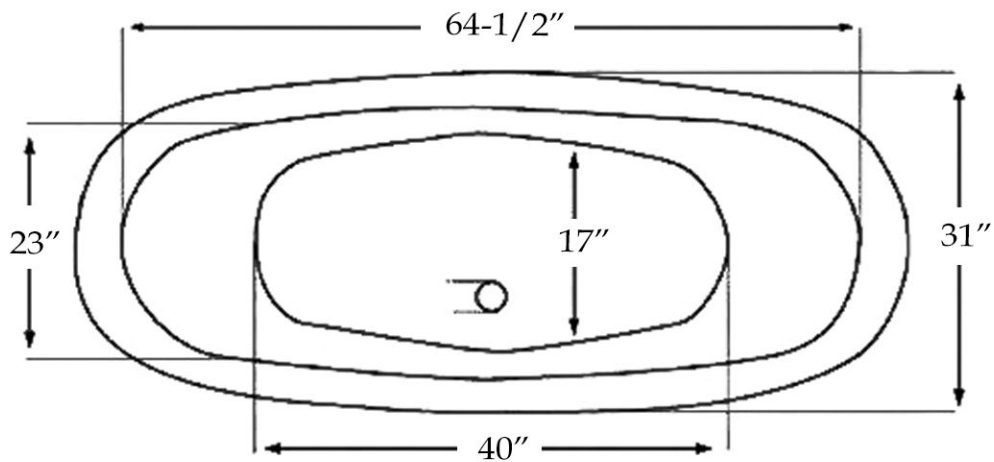

MAIDSTONE

www.MaidstoneSupply.com

Double Slipper Clawfoot Tub

Part No: 1202DS72-0

Volume: 58 gal Weight: 79 lbs Water Depth: 13"

Contact Maidstone for additional information and specifications. For complete warranty information and a list of dealers visit www.MaidstoneSupply.com. All products and specifications are subject to change without notice. Maidstone is not responsible for typographical and/or dimensional errors. Typographical errors are subject to correction.

Note: Rough-in dimensions may vary +/- 1/2" and are subject to change. No responsibility is assumed by Maidstone.