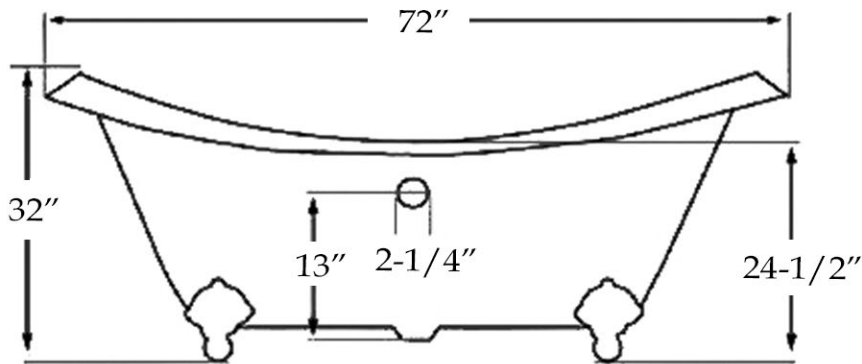

MAIDSTONE

www.MaidstoneSupply.com

Double Slipper Clawfoot Tub

Part No: 1202DS72-0

Volume: 58 gal Weight: 79 lbs Water Depth: 13"

Contact Maidstone for additional information and specifications. For complete warranty information and a list of dealers visit www.MaidstoneSupply.com. All products and specifications are subject to change without notice. Maidstone is not responsible for typographical and/or dimensional errors. Typographical errors are subject to correction.

Note: Rough-in dimensions may vary +/- 1/2" and are subject to change. No responsibility is assumed by Maidstone.