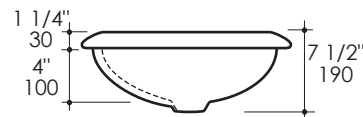

EURO Lavatory Item #R90

Features:

- Porcelain lavatory with overflow
- Self-rimming installation
- Recommended oversized European drain (i.e. item #7100-16OF or 7100-13OF)
- Current cut-out template can be requested
- Weight: 20 lbs
- Can be installed to meet ADA compliance

Finish Options:

001 - White

Faucet Hole Options:

-None

Product Specifications:

IMPORTANT:

We use very fine clay to produce select porcelain lavatories. The many benefits of fine clay include low porosity, high brilliance of glaze, as well as high durability of the material and finish. However, fine clay is subject to relatively high level of shrinkage 12-15% during firing process at extremely high temperatures reaching over 2200°F / 1200°C. This process results in unavoidable low levels of deviation from the originally intended perfect shape. Each lavatory is therefore slightly unique and closely inspected for proper fit with the accompanying vanity. LACAVA strives to ensure long-lasting beauty and performance of our sanitary ware for complete customer satisfaction.

Notes:

Drawings provided herein are meant to give the user an idea of the product and are not made to scale. The size in inches is rounded up to the nearest 1/16". Slight variances can often occur with porcelain and woodwork. Therefore, LACAVA will not be held responsible for any cutouts, countertops, or furniture made without the actual product or template from LACAVA. Differences in color, grain, appearance and texture are inherent in all natural woodwork, and should be expected. Variances in these qualities are not deemed manufacturing defects, and will not be accepted as valid reasons to return or exchange any LACAVA woodwork. Plumbing specifications are only a guideline and may need to be altered based on the application.