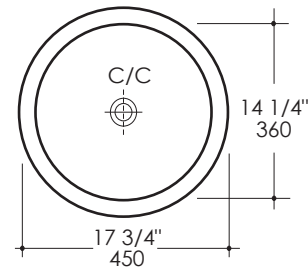

EURO Lavatory Item #R90

Features:

- Porcelain lavatory with overflow
- Self-rimming installation
- Recommended oversized European drain (i.e. item #7100-16OF or 7100-13OF)
- Current cut-out template can be requested
- Weight: 20 lbs
- Can be installed to meet ADA compliance

Finish Options:

001 - White

Faucet Hole Options:

-None

Product Specifications:

IMPORTANT:

We use very fine clay to produce select porcelain lavatories. The many benefits of fine clay include low porosity, high brilliance of glaze, as well as high durability of the material and finish. However, fine clay is subject to relatively high level of shrinkage 12-15% during firing process at extremely high temperatures reaching over 2200°F / 1200°C. This process results in unavoidable low levels of deviation from the originally intended perfect shape. Each lavatory is therefore slightly unique and closely inspected for proper fit with the accompanying vanity. LACAVA strives to ensure long-lasting beauty and performance of our sanitary ware for complete customer satisfaction.

Notes:

Drawings provided herein are meant to give the user an idea of the product and are not made to scale. The size in inches is rounded up to the nearest 1/16". Slight variances can often occur with porcelain and woodwork. Therefore, LACAVA will not be held responsible for any cutouts, countertops, or furniture made without the actual product or template from LACAVA. Differences in color, grain, appearance and texture are inherent in all natural woodwork, and should be expected. Variances in these qualities are not deemed manufacturing defects, and will not be accepted as valid reasons to return or exchange any LACAVA woodwork. Plumbing specifications are only a guideline and may need to be altered based on the application.