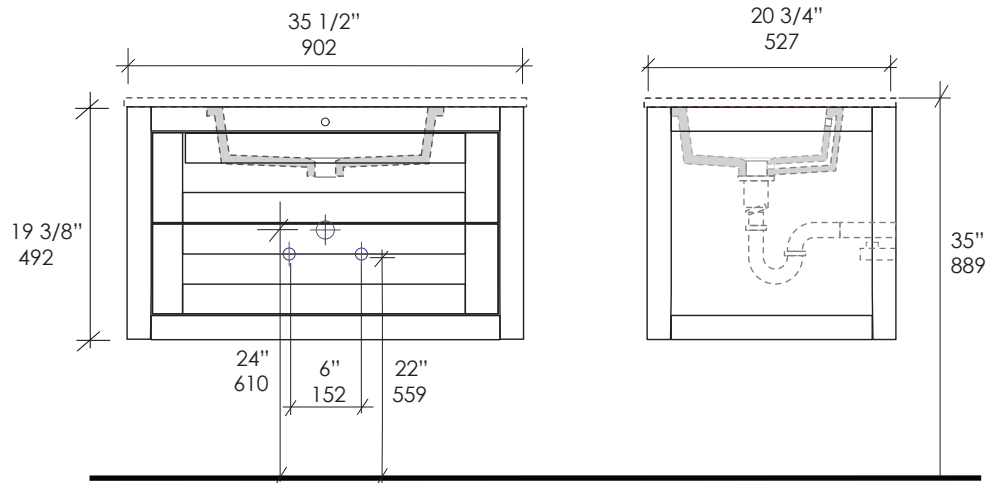

### Recommended Accesories:

- Item #5452UN: Under-counter porcelain lavatory with overflow
- Recommended oversized European drain (i.e. item #7100-16OF or 7100-12)
- Available in White (-001) only
- Item #H283T: Countertop for vanity H283, H283B, H293, and H293B
- Available in Natural Stone, Quartz, and Solid Surface
- With a cut-out for lavatory 5452UN

#### Notes:

Drawings provided herein are meant to give the user an idea of the product and are not made to scale. The size in inches is rounded up to the nearest 1/16". Slight variances can often occur with porcelain and woodwork. Therefore, LACAVA will not be held responsible for any cutouts, countertops, or furniture made without the actual product or template from LACAVA. Differences in color, grain, appearance and texture are inherent in all natural woodwork, and should be expected. Variances in these qualities are not deemed manufacturing defects, and will not be accepted as valid reasons to return or exchange any LACAVA woodwork. Plumbing specifications are only a guideline and may need to be altered based on the application.