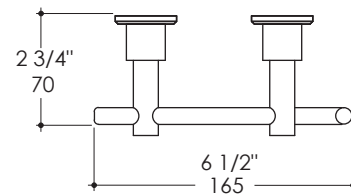

Minimal Toilet Paper Holder Item #3908

Features:

- Wall-mount toilet paper holder
- Stainless steel construction
- Includes mounting hardware

Finish Options:

- 10 - Polished Stainless Steel
- 21 - Brushed Stainless Steel
- 44 - Matte Black

Product Specifications:

Paper roll space width max. 5" (125mm)

Notes:

Drawings provided herein are meant to give the user an idea of the product and are not made to scale. The size in inches is rounded up to the nearest 1/16".