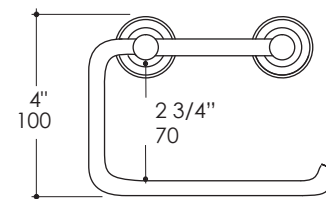

Minimal Toilet Paper Holder Item #3908

Features:

- Wall-mount toilet paper holder
- Stainless steel construction
- Includes mounting hardware

Finish Options:

- 10 - Polished Stainless Steel
- 21 - Brushed Stainless Steel
- 44 - Matte Black

Product Specifications:

Paper roll space width max. 5" (125mm)

Notes:

Drawings provided herein are meant to give the user an idea of the product and are not made to scale. The size in inches is rounded up to the nearest 1/16".