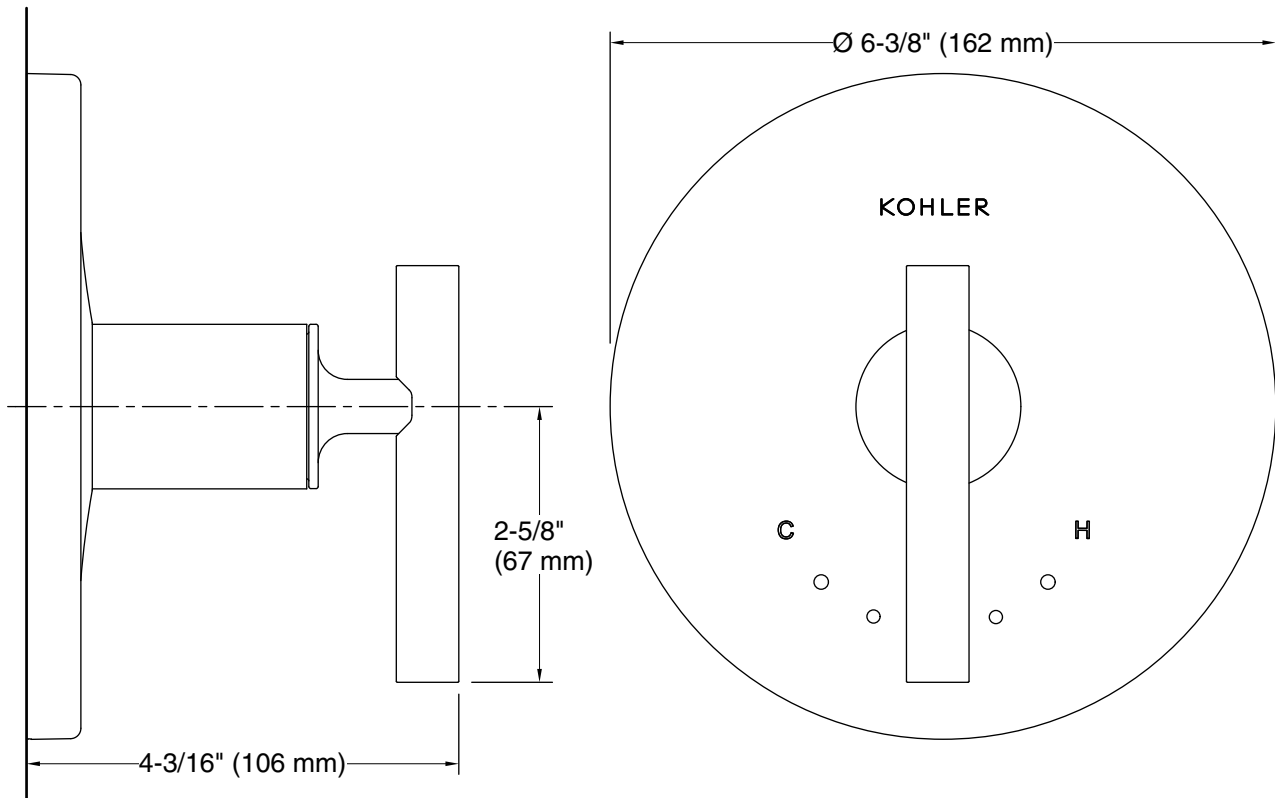

Technical Information

All product dimensions are nominal.

Notes

Install this product according to the installation instructions.

ADA, OBC, CSA B651 compliant when installed to the specific requirements of these regulations.