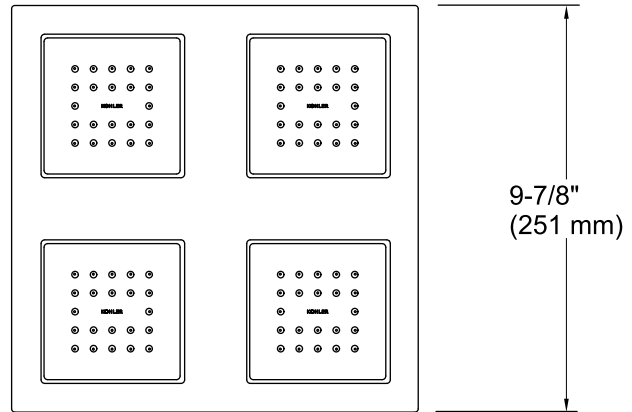

Features

- Panel utilizes an integrated system of four 22-nozzle, fully adjustable sprayheads for stimulating hydrotherapy.
- Low-profile design complements any decor.
- MasterClean™ sprayface is easy to clean.
- 0.6 gpm (gallons per minute) maximum flow rate from each sprayhead for a maximum combined flow of 2.4 gpm (gallons per minute)
- 1/2-inch NPT connections.

Material

- KOHLER finishes resist corrosion and tarnishing.

Installation

- Ceiling-mount
- Soldering template included for ease of installation.

Loose component/s: Soldering Template.

Codes/Standards

ASME A112.18.1/CSA B125.1
DOE - Energy Policy Act 1992

Technical Information

All product dimensions are nominal.

Showerhead/Body Spray:

Rated maximum flow: 2.5 gal/min (9.5 l/min)

Pressure: 80 psi (5.5 bar)

Notes

Install this product according to the installation guide.