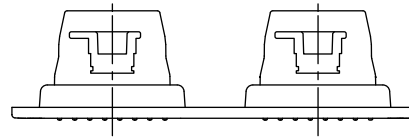

Features

- Panel utilizes an integrated system of four 22-nozzle, fully adjustable sprayheads for stimulating hydrotherapy.
- Low-profile design complements any decor.
- MasterClean™ sprayface is easy to clean.
- 0.6 gpm (gallons per minute) maximum flow rate from each sprayhead for a maximum combined flow of 2.4 gpm (gallons per minute)
- 1/2-inch NPT connections.

Material

- KOHLER finishes resist corrosion and tarnishing.

Installation

- Ceiling-mount
- Soldering template included for ease of installation.

Loose component/s: Soldering Template.

Codes/Standards

ASME A112.18.1/CSA B125.1
DOE - Energy Policy Act 1992

Technical Information

All product dimensions are nominal.

Showerhead/Body Spray:

Rated maximum flow: 2.5 gal/min (9.5 l/min)

Pressure: 80 psi (5.5 bar)

Notes

Install this product according to the installation guide.