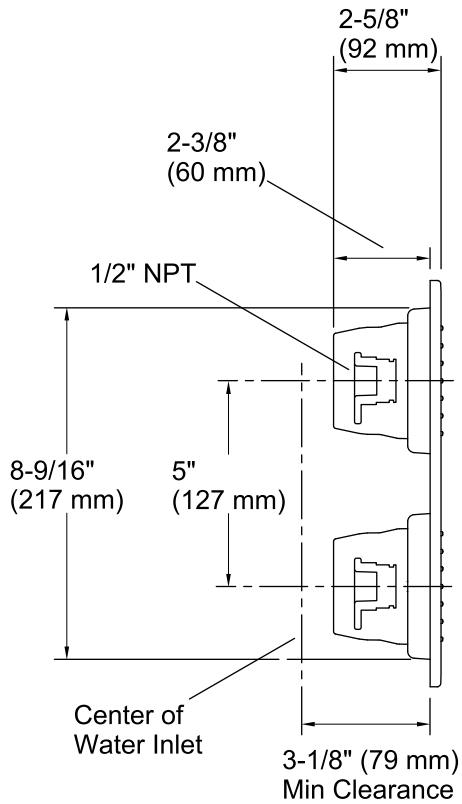

Features

- Panel utilizes an integrated system of four 22-nozzle, fully adjustable sprayheads for stimulating hydrotherapy.
- Low-profile design complements any decor.
- MasterClean™ sprayface is easy to clean.
- 0.6 gpm (gallons per minute) maximum flow rate from each sprayhead for a maximum combined flow of 2.4 gpm (gallons per minute)
- 1/2-inch NPT connections.

Material

- KOHLER finishes resist corrosion and tarnishing.

Installation

- Ceiling-mount
- Soldering template included for ease of installation.

Loose component/s: Soldering Template.

Codes/Standards

ASME A112.18.1/CSA B125.1
DOE - Energy Policy Act 1992

Technical Information

All product dimensions are nominal.

Showerhead/Body Spray:

Rated maximum flow: 2.5 gal/min (9.5 l/min)

Pressure: 80 psi (5.5 bar)

Notes

Install this product according to the installation guide.