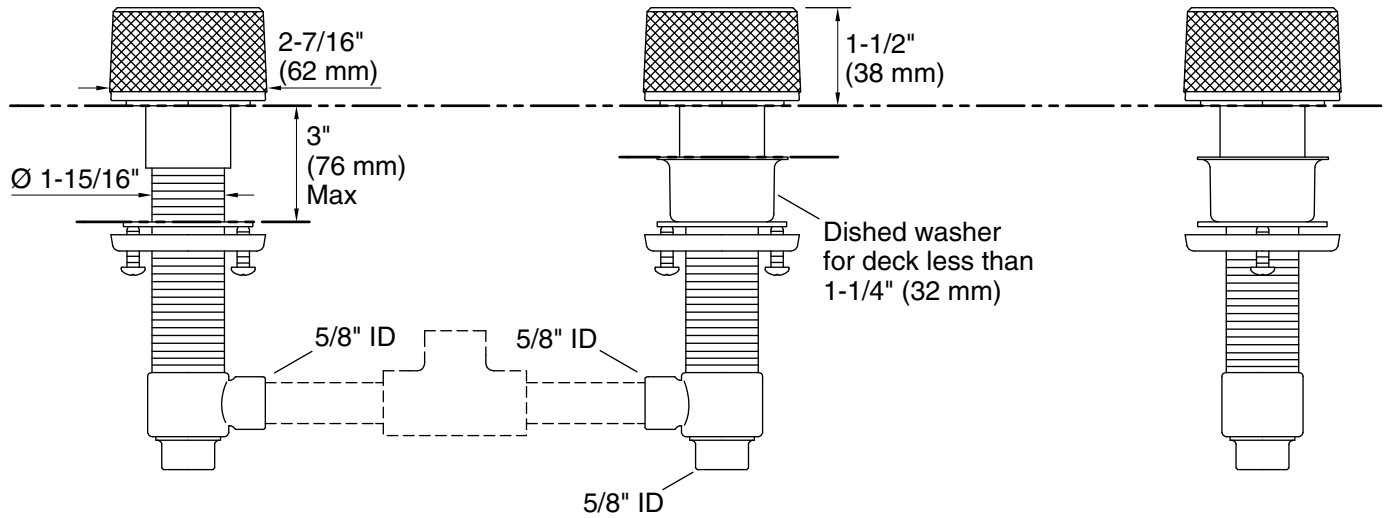

Material

- Premium metal construction for durability and reliability
- KOHLER finishes resist corrosion and tarnishing

Installation

- Deck-mount
- Valves included

Required Products/Accessories

- K-77985 deck-mount bath spout with Tube design
- or
- K-77986 deck-mount bath spout with Ribbon design
- or
- K-77987 deck-mount bath spout with Row design

Technical Information

All product dimensions are nominal.

Drain included: No

Notes

Install this product according to the installation instructions.