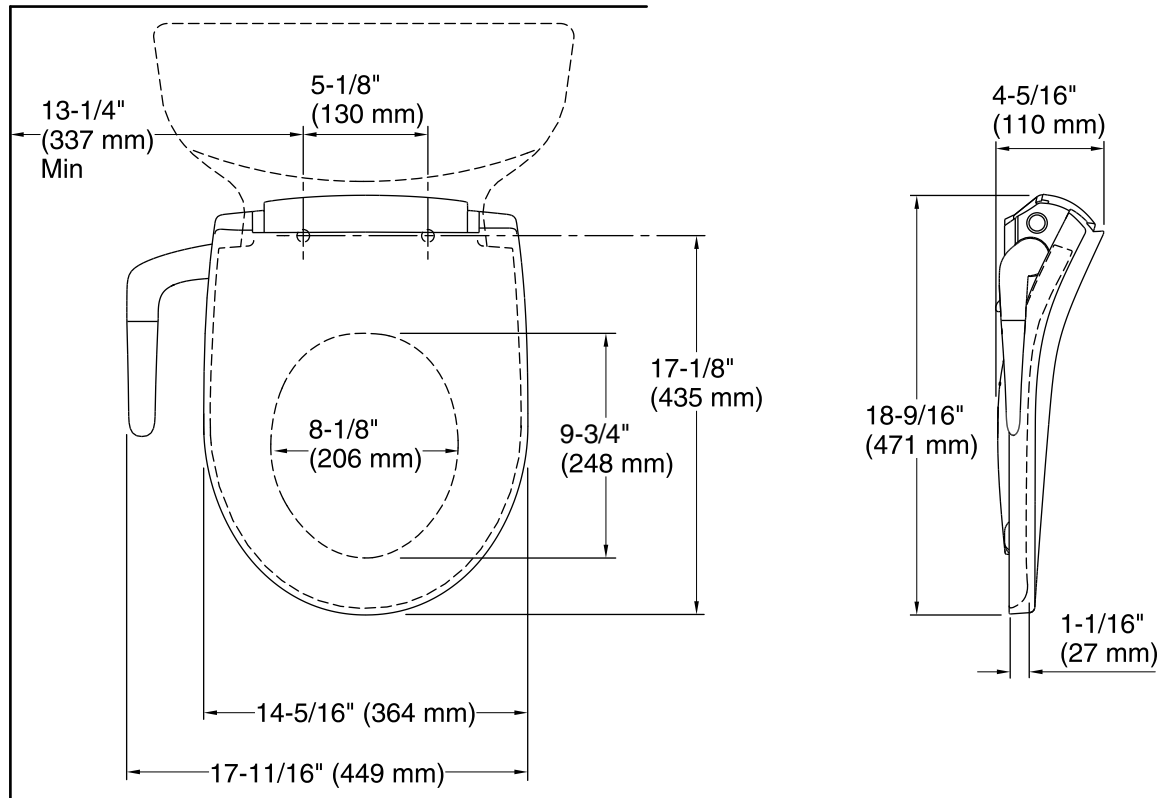

Puretide™ Quiet-Close™

round-front manual cleansing toilet seat
K-76923

Features

- Single wand provides ambient-water cleansing.
- Adjust water spray position and pressure using the convenient side handle.
- Self-cleaning wand automatically rinses after each use.
- Integrated handle allows user to easily raise and lower the ring.
- Quiet-Close™ functionality to prevent seat from slamming.
- Quick-Release™ functionality allows the seat to be removed quickly for easy cleaning.
- Quick-Attach® hardware for fast and secure installation.
- Grip-Tight bumpers hold seat firmly in place.
- Ergonomically contoured seat for user comfort.

Material

- Plastic.

Installation

- Fits most round-front toilets.
- Requires connection to toilet water supply line. All hoses and connections are included.

Codes/Standards

None Applicable

KOHLER® One-Year Limited Warranty

See website for detailed warranty information.

Available Colors/Finishes

Color tiles intended for reference only.

Color	Code	Description
	0	White
	96	Biscuit

Technical Information

All product dimensions are nominal.

Seat shape type: Round-front

Seat front type: Closed-front

Notes

Install this product according to the installation guide.