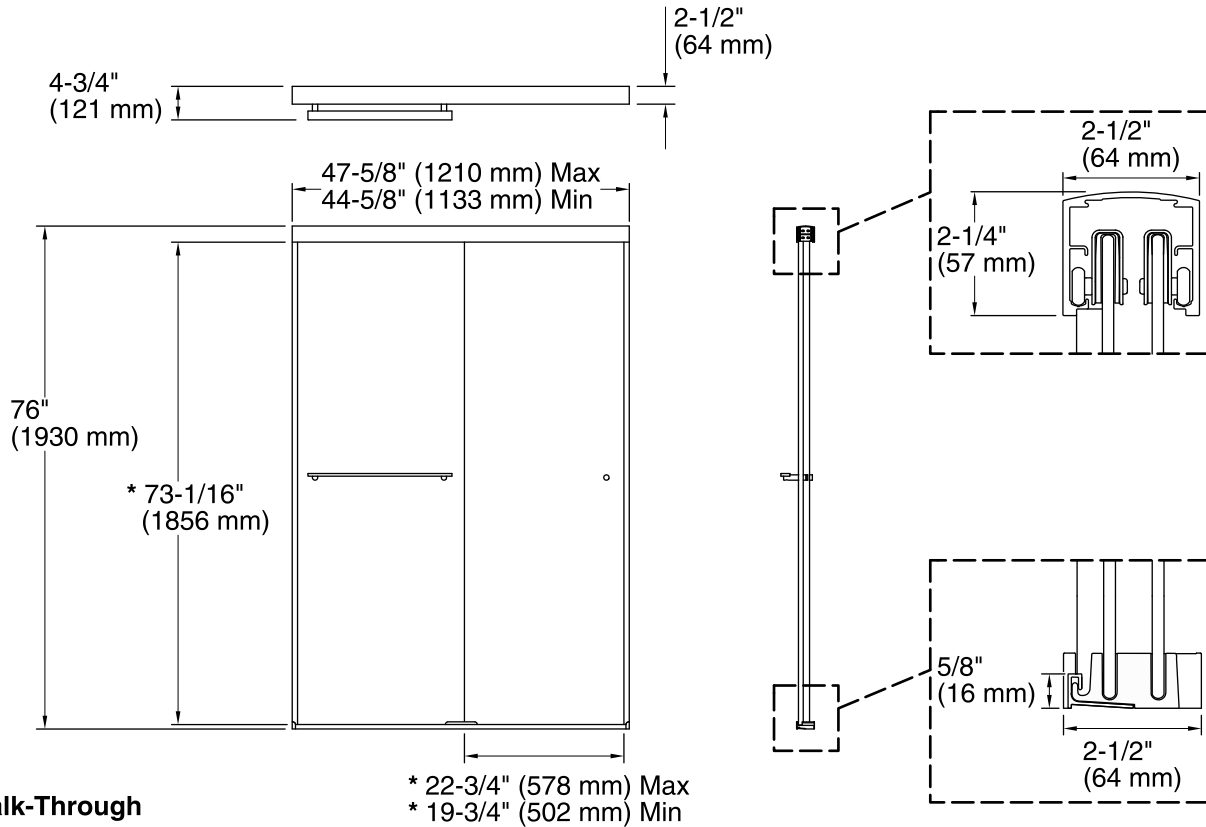

### Technology

- Frameless, 5/16-inch-thick tempered Frosted glass.
- Taller, 76-inch door height better showcases the space for taller shower applications.
- Center-guided door system for smooth, quiet sliding action.
- Frameless design with minimal metal allows for greater ease of cleaning.
- Contemporary towel bar and knob combination offers storage on the outside of the door without encroaching on the bathing space.
- Low bottom track creates easy entry and exit to the bathing space.
- CleanCoat® nanotechnology helps prevent bacteria, mildew and water stains on your glass, making it easy to clean and looking new.
- Out-of-plumb adjustability for simpler installation.

### Technical Information

All product dimensions are nominal.

Installation type: For shower base installation

Opening style: Sliding/Bypass

Opening Width - Min: 44-5/8" (1133 mm)

Opening Width - Max: 47-5/8" (1210 mm)

Walk-through - Min: 19-3/4" (502 mm)

Walk-through - Max: 22-3/4" (578 mm)

Glass thickness: 5/16" (8 mm)

Glass coating: CleanCoat®