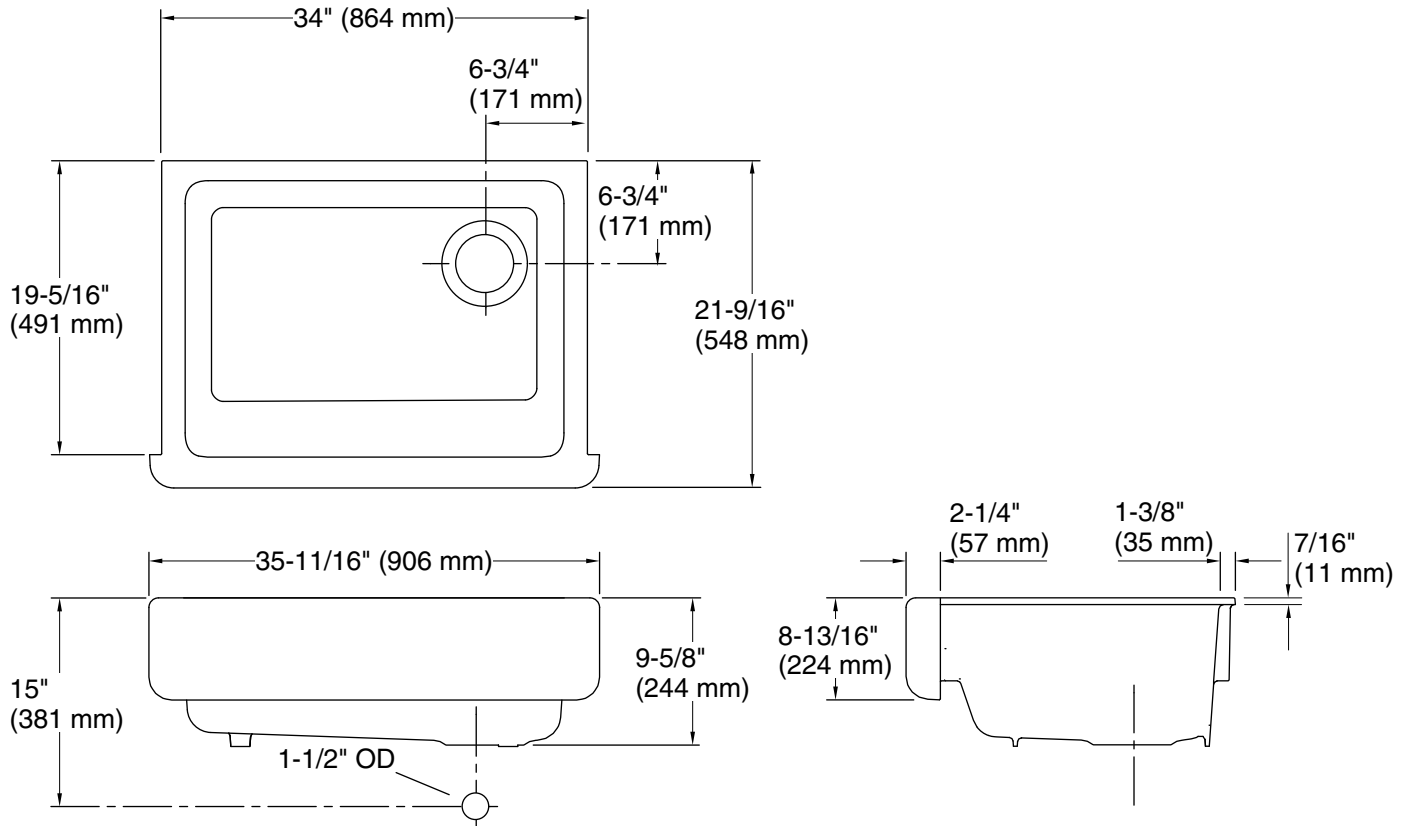

### Features

- Fits minimum 36" (914 mm) apron sink base cabinet
- Single bowl
- 9" (229 mm) depth provides generous workspace
- Self-Trimming® apron overlaps cabinet face for easy installation and beautiful results
- Bowl slopes toward drain to minimize water pooling
- Offset drain increases workspace in the sink and storage space underneath
- Sink drain with strainer sold separately

## Technical Information

All product dimensions are nominal.

Bowl configuration: Single

Min. base cabinet width: 36" (914 mm)

Bowl area (Only): Length: 30-3/4" (781 mm)  
 Width: 18-1/16" (459 mm)  
 Bowl depth: 9" (229 mm)

Drain hole: 3-5/8" (92 mm)

Template: 1156910-7, required, included  
 1157001, required, included