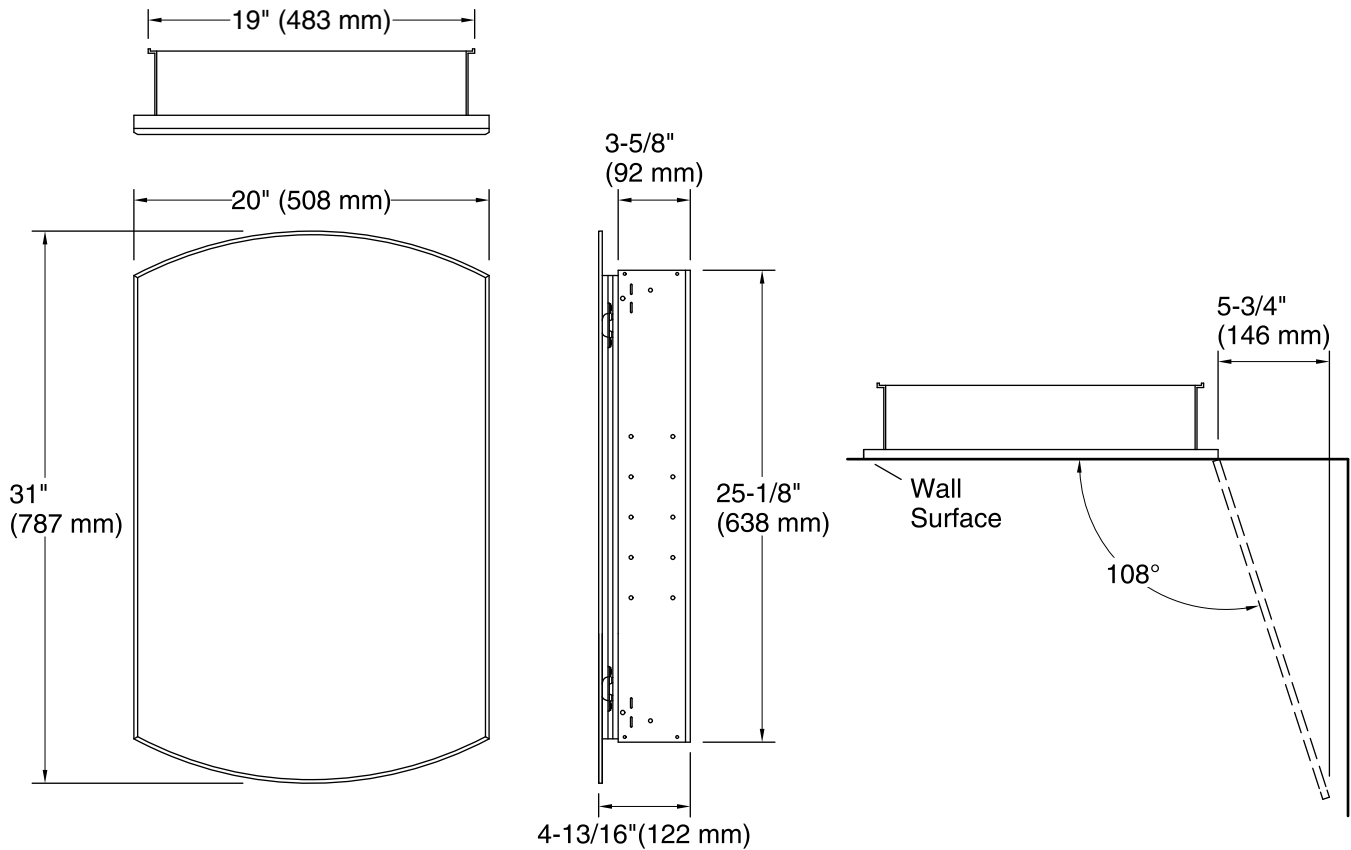

## Technical Information

All product dimensions are nominal.

### Recess-Mount Cutout:

Width:	19-1/4" (489 mm)
Height:	25-1/4" (641 mm)
Depth:	3-15/16" (100 mm)

## Notes

Install this product according to the installation guide.

When determining the height of the medicine cabinet, ensure the mirrored door will clear all obstacles (such as a faucet). A minimum distance of 2" (51 mm) is required.

Roughing-in opening for recess-mount installations: 19-1/4" (489 mm) x 25-1/4" (641 mm) x 3-15/16" (100 mm).