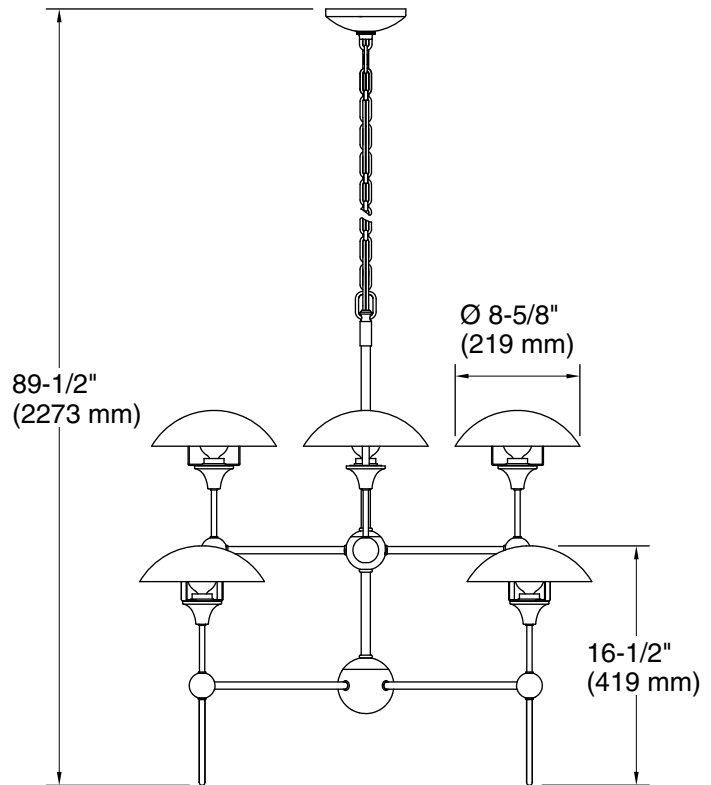

Features

- A combination of simple, elegant forms, and its pivoting shade reinterprets timeless Art Deco style for a modern setting.
- Dome-shaped metal shade that pivots so you can direct the lamp's illumination in almost any direction.
- This collection is at home in primarily modern interiors.
- A great piece for almost any space — especially in a foyer or dining room.
- Candelabra base (E12) socket, works best with clear or frosted candelabra type G bulbs (sold separately).
- Suitable for damp locations, per UL 1598.

Required Electrical Service

One dedicated circuit required.

Lights: 120 V, 12 A, 60 Hz

Technical Information

All product dimensions are nominal.

Material: Steel, Brass, Aluminum

Number of Lights: 8

Lighting Type: Socket-based

Socket Type: E-12 Candelabra

Number of Shades: 8

Shade Type: Metal

Hanging Type: Chain

Height: $38\text{-}1/4''$ (972 mm) -
 $107\text{-}3/16''$ (2722 mm)

Electrical component Socket Rating: 60 Hz, 60 W
rating: