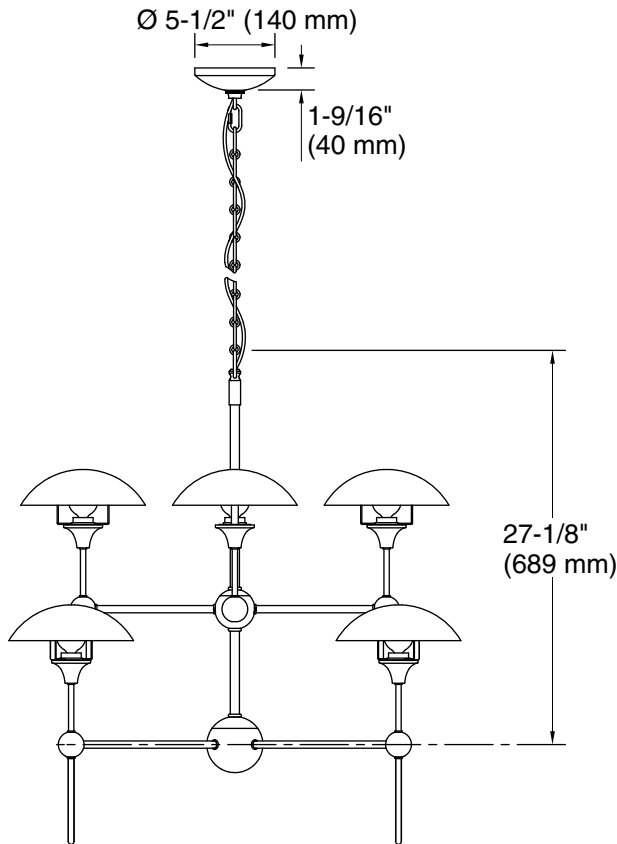

Features

- A combination of simple, elegant forms, and its pivoting shade reinterprets timeless Art Deco style for a modern setting.
- Dome-shaped metal shade that pivots so you can direct the lamp's illumination in almost any direction.
- This collection is at home in primarily modern interiors.
- A great piece for almost any space — especially in a foyer or dining room.
- Candelabra base (E12) socket, works best with clear or frosted candelabra type G bulbs (sold separately).
- Suitable for damp locations, per UL 1598.

Required Electrical Service

One dedicated circuit required.

Lights: 120 V, 12 A, 60 Hz

Technical Information

All product dimensions are nominal.

Material: Steel, Brass, Aluminum

Number of Lights: 8

Lighting Type: Socket-based

Socket Type: E-12 Candelabra

Number of Shades: 8

Shade Type: Metal

Hanging Type: Chain

Height: $38\text{-}1/4''$ (972 mm) -
 $107\text{-}3/16''$ (2722 mm)

Electrical component Socket Rating: 60 Hz, 60 W
rating: