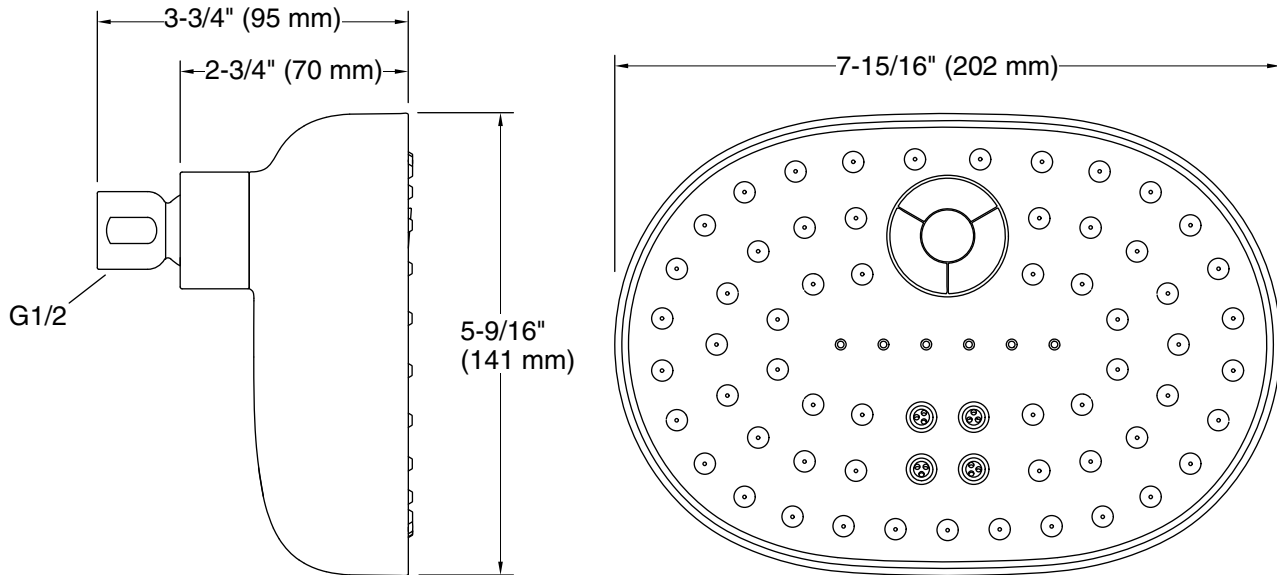

Installation

- 1/2 -14 NPT connection
- Wall-mount
- Shower arm and flange sold separately

Water Conservation & Rebates

- This product can help a building earn Water Efficiency points in LEED® Green Building Rating System

Technical Information

All product dimensions are nominal.

Showerhead/Body Spray:

Rated maximum flow: 1.75 gal/min (6.6 l/min)

flow:

Pressure: 80 psi (5.5 bar)